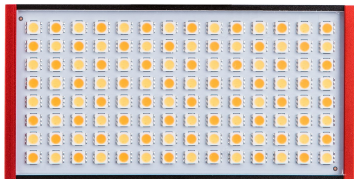

A-LITE & EYE-LITE

A-LITE (Bi-Color)

- 8W LED
- Bi-Color
- Super high CRI
- 6" x 3" x 1/2"
- 230lux/1m
- Dimming 5-100%
- Micro USB charging
- Lightweight & portable
- Flicker-free

EYE-LITE (Bi-Color)

- 2W LED
- Bi-Color
- Super high CRI
- 3.5" x 1.5" x 1/2"
- Dimming 5-100%
- Micro USB charging
- Lightweight & portable
- Flicker-free