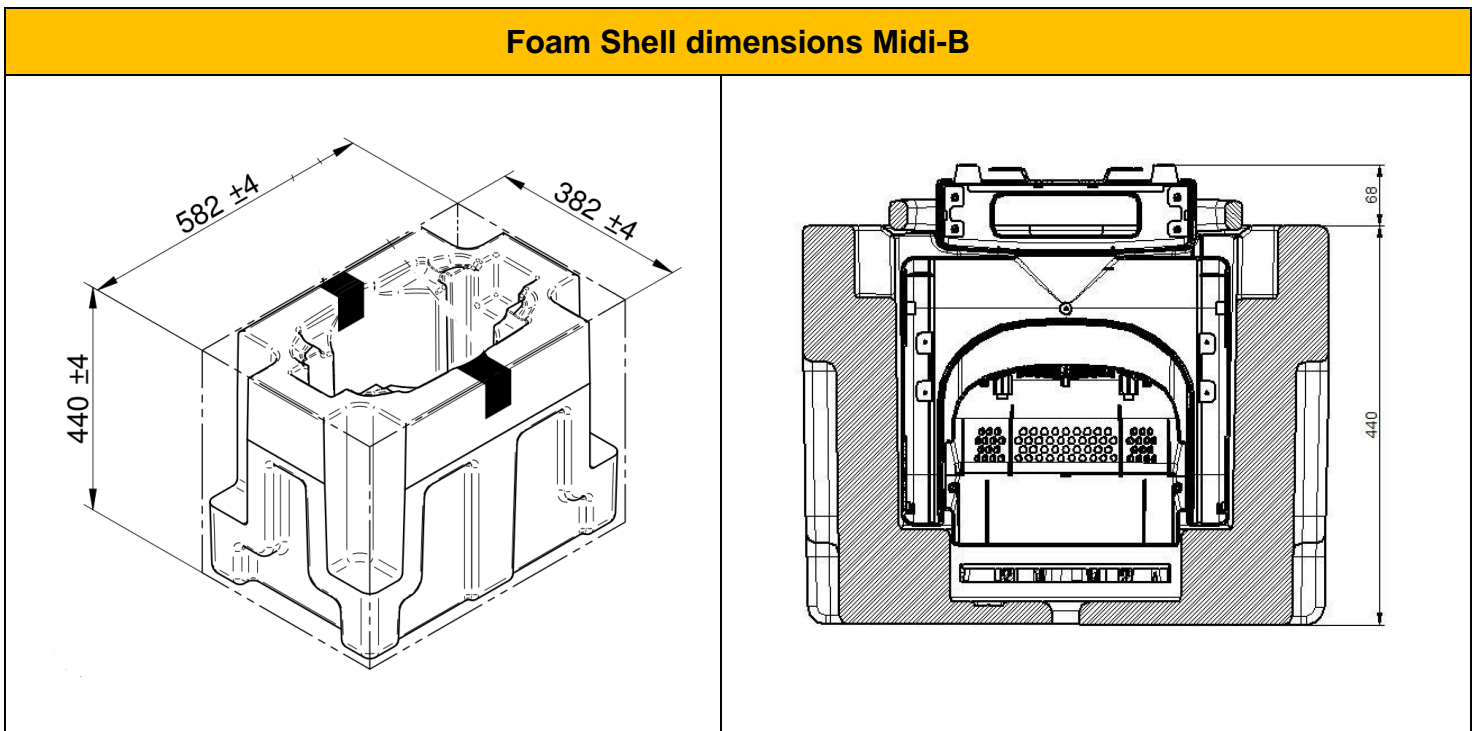

EPP Foam Shell part number	
F21321/001	Foam Shell Midi-B

Foam Shell dimensions Midi-B

Flight case dimensions and part number: F21321

The part number F21321 of flight case is to be intended with 4 included foam shell