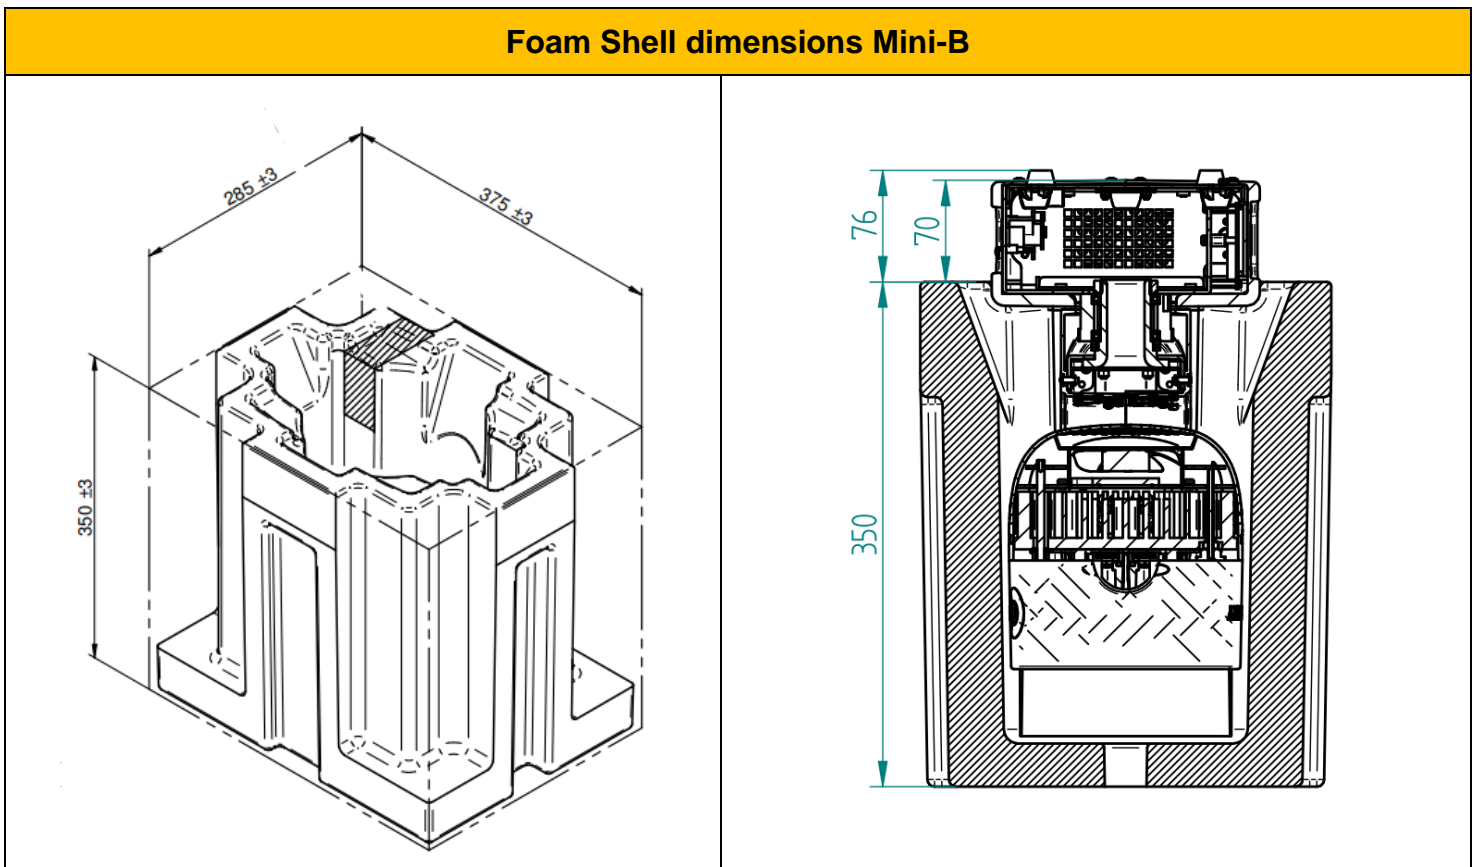

EPP Foam Shell part number	
F21316/001	Foam Shell Mini-B

Foam Shell dimensions Mini-B

Flight case dimensions and part number: CF1003

The part number CF1003 of flight case is to be intended with 8 included foam shell