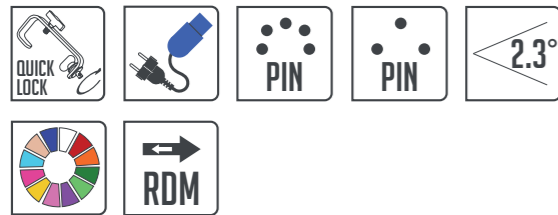

AORUN

ULTRA-BRIGHT BEAM FIXTURE

- 2.3° BEAM ANGLE
- 8 & 16 FACET PRISM (COMBINABLE)
- 3 ANIMATION EFFECTS
- 169MM WIDE LENS FOR BIG MID-AIR EFFECTS
- FOLDABLE QUICK TRIGGER CLAMPS ATTACHED

Aorun, an ultra-bright beam fixture which combines high output, fast movements and an extensive feature package. The moving head utilises a 330W HRI light source which produces heavy mid-air effects through the specially designed 169mm lens.

The fixture has an 8 & 16 facet prism on-board. These prisms can be combined for even wider effects. Additionally, the gobo wheel offers 3 animation ranges, creating unique beam effects. A softening frost completes the effect package of the Aorun.