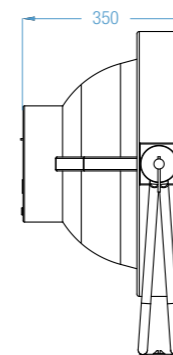

- ONSTAGE EYE-CANDY EFFECT
- WARM WHITE / AMBER CENTER LED
- RGB OUTER RING
- RGB REFLECTOR RING
- INDIVIDUAL LED SEGMENTS
- POWERCON TRUE1 IN AND OUT

FACTSHEET

DMX channels	2, 7, 16, 51, 55, 64
Power supply	100 - 240 VAC
Power consumption	Max. 600 Watt
Cooling	Temperature controlled fan
DMX connection	5 pin XLR
Dimensions	635 x 350 x 660 mm (lxwxh)
Weight	12 Kg
Certification	CE, RoHS
Item number	156702
Included items	Power cable, signal cable & manual
IP rating	IP20
Optional accessories	Flightcase & stand