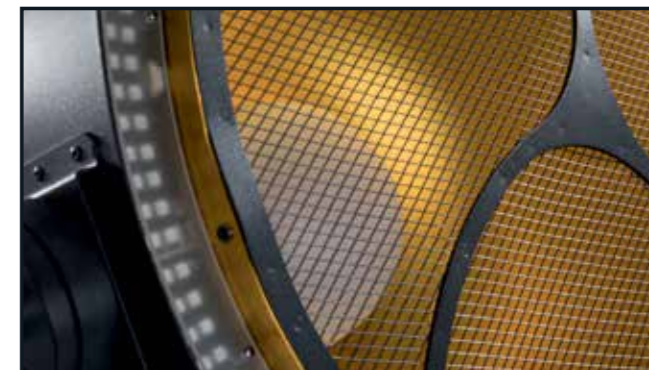

NEW!

APOLLO XL

RETRO STYLE

EFFECT MACHINE

The CLF Apollo is a retro style 'on stage eye-candy' effect with various, separately controllable, LED segments. A powerful warm white / amber LED center effect is surrounded by eight RGB segments which illuminate the iconic golden inside reflector. Around the parabolic reflector, eight different RGB segments provide even more creative possibilities.

Combine a vintage tungsten look with modern, colourful, LED animation effects. Pre-programmed pixel effects make it easy to create impressive and attractive effects, but different DMX modes allows precise control of all different LED segments for extensive control.

- ONSTAGE EYE-CANDY EFFECT
- WARM WHITE / AMBER CENTER LED
- RGB OUTER RING
- RGB REFLECTOR RING
- INDIVIDUAL LED SEGMENTS
- POWERCON TRUE1 IN AND OUT

FACTSHEET

DMX channels	2, 7, 16, 51, 55, 64
Power supply	100 - 240 VAC
Power consumption	Max. 600 Watt
Cooling	Temperature controlled fan
DMX connection	5 pin XLR
Dimensions	635 x 350 x 660 mm (lxwxh)
Weight	12 Kg
Certification	CE, RoHS
Item number	156702
Included items	Power cable, signal cable & manual
IP rating	IP20
Optional accessories	Flightcase & stand