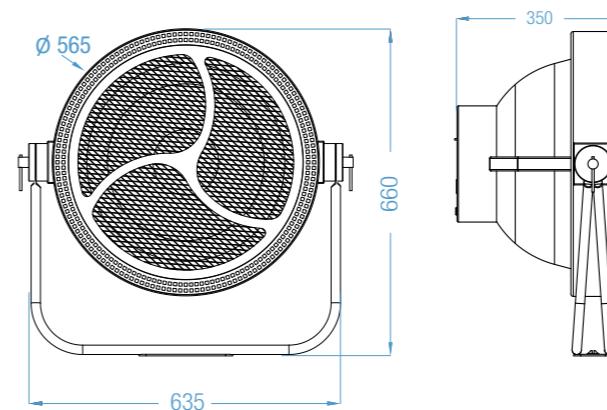

NEW!

APOLLO XL

RETRO STYLE

EFFECT MACHINE

The CLF Apollo is a retro style 'on stage eye-candy' effect with various, separately controllable, LED segments. A powerful warm white / amber LED center effect is surrounded by eight RGB segments which illuminate the iconic golden inside reflector. Around the parabolic reflector, eight different RGB segments provide even more creative possibilities.

- ONSTAGE EYE-CANDY EFFECT
- WARM WHITE / AMBER CENTER LED
- RGB OUTER RING
- RGB REFLECTOR RING
- INDIVIDUAL LED SEGMENTS
- POWERCON TRUE1 IN AND OUT

FACTSHEET

DMX channels	2, 7, 16, 51, 55, 64
Power supply	100 - 240 VAC
Power consumption	Max. 600 Watt
Cooling	Temperature controlled fan
DMX connection	5 pin XLR
Dimensions	635 x 350 x 660 mm (lxwxh)
Weight	12 Kg
Certification	CE, RoHS
Item number	156702
Included items	Power cable, signal cable & manual
IP rating	IP20
Optional accessories	Flightcase & stand