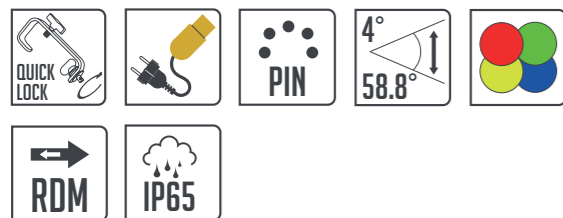

## POWERFUL & VERSATILE OUTDOOR LED WASH

- OUTDOOR LIGHTING ESSENTIAL
- TOURING-READY, COMPACT HOUSING
- 7 RGBL HIGH POWER LEDS
- 4° - 58,8° ZOOM ANGLE
- IP65 RATING

The Poseidon Wash XS is a small, powerful and versatile IP65 rated wash fixture, offering smooth projections, intense beams and a very silent operation. Powered by 7, individually controllable, RGBL LEDs, the fixture comes with a wide zoom, ranging from 4° to 30° (36° in wide mode). Protected against moisture and dirt. The Poseidon Wash XS is a must-have fixture with a good value for money for any indoor or outdoor application. IP65 rating, together with the specially designed lens and fast zoom, offers outstanding wash characteristics. All LEDs can be controlled manually, but the on-board macro engine can also be used to create complex effects easily. The strong aluminum housing ensures the product is 'Rock and Roll' proof.