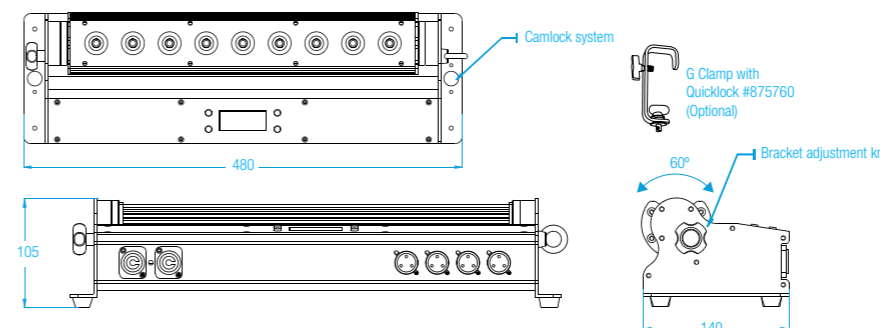

### DISTINCTIVE AND UNIQUE

The CLF LEDwash RGBW is a compact wash fixture with a unique and distinctive design. The horizontal head can be manually adjusted 60°. Combined with the 50° beam angle of the lens, the LEDwash is the perfect solution for illuminating large surfaces like walls, curtains and horizons. The technologies prevent multicolor shadows and provide deep saturated colors. It is also possible to make the beam more diffused by using the included frost lens. The low and compact housing makes the fixture hardly noticeable. The fixture can be placed on the floor or mounted to truss structures by using two pieces of the CLF quicklock hanging clamps.

### FACTSHEET

DMX channels	3, 4, 5, 6 or 11 channels
Beam angle	50°
Power supply	100 - 240 VAC
Power consumption	Max. 65 Watt
Cooling	Low noise fan
DMX connection	3 & 5p XLR in & out
Dimensions	480 x 140 x 105 mm (lxwxh)
Weight	3,5 Kg
Certification	CE, RoHS
Item number	156200
Included items	Power cable, Frost & Clear lens, manual
IP rating	IP22
Optional accessories	Flightcase