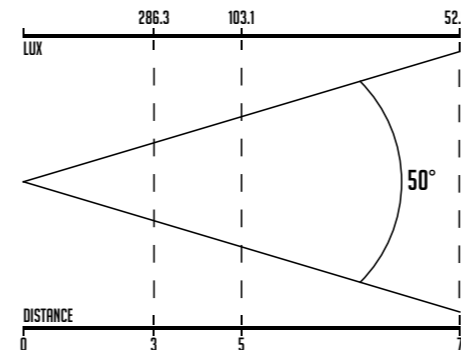

### FACTSHEET

DMX channels	3, 4, 5, 6 or 11 channels
Beam angle	50°
Power supply	100 - 240 VAC
Power consumption	Max. 65 Watt
Cooling	Low noise fan
DMX connection	3 & 5p XLR in & out
Dimensions	480 x 140 x 105 mm (lxwxh)
Weight	3,5 Kg
Certification	CE, RoHS
Item number	156200
Included items	Power cable, Frost & Clear lens, manual
IP rating	IP22
Optional accessories	Flightcase