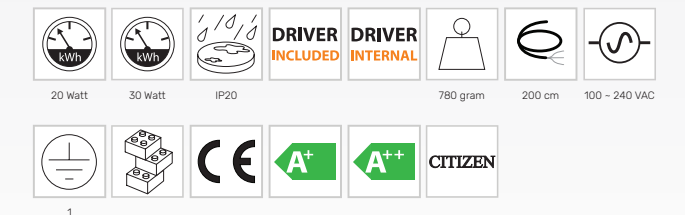

Grote keuze in LED Lichtbronnen

Keuze uit vele kleurtemperaturen.
Keuze uit CRI>80 en CRI>90.

Bijzonder efficiënt

Met een lumen/Watt verhouding van >121 bijzonder efficiënt. Afhankelijk van de uitvoering energielabel tot A++.

Large choice of LED light sources

Many colour temperatures available.
CRI>80 or CRI>90.

Very Energy efficient

With a lumen/Watt ratio > 121 very efficient.
The Jade B offers an energy label of A+ or A++.

Several dimming methods

Mains dim, DALI dim and Local dim through the CLS Superior dimming system.

Part of a large product family

Dozens of different versions are available including a RGBW & Tunable White version. Basically, for every lighting plan the right combination can be made.

Colour & colour temperatures

General specifications

Optics

Control options

Housing & finish

Mounting options

CRI

CRI>80 - CR>90