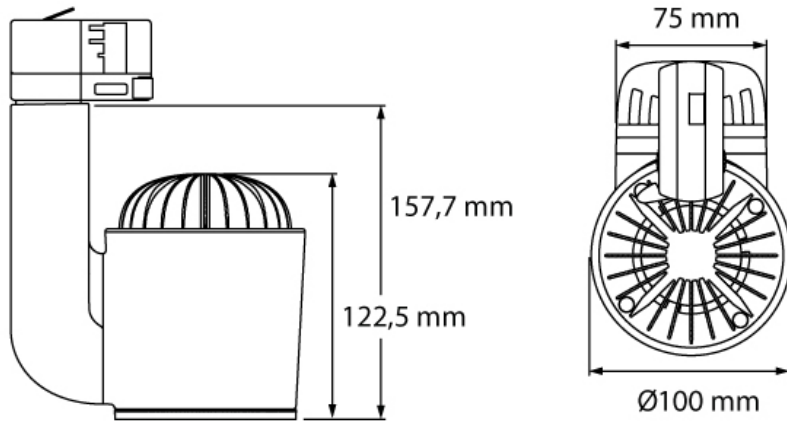

Lifetime	50.000
LB Value	L90B10 at 50.000h
Warranty	5 years

Accessories	Rail products, Rotatable barndoor, snoot, half snoot, beam shapers, honeycomb louvre
Remarks	Integrated soft diffusion filter