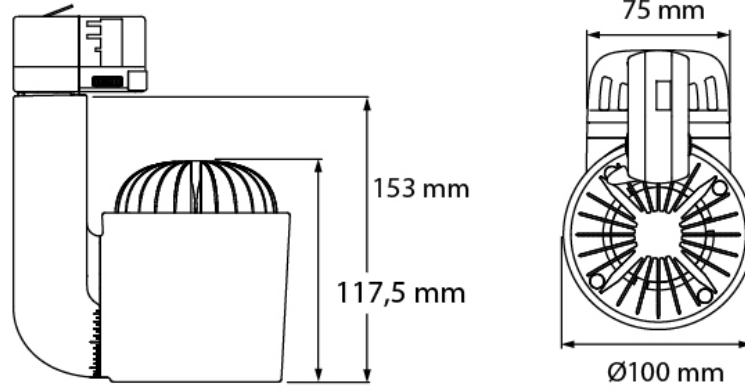

Warranty 5 years

Accessories Rail products
Remarks Integrated soft diffusion filter