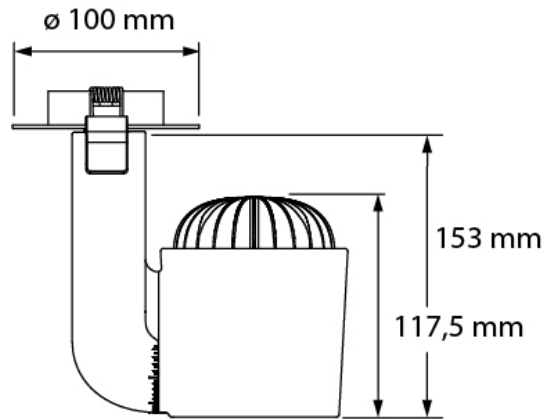

Warranty 5 years

Accessories Rail products
Remarks Integrated soft diffusion filter

Jade C HD