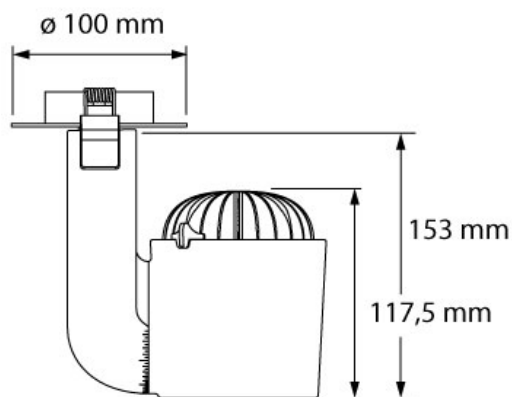

Categories: [Jade Series](#), [Indoor](#), [Track fixtures](#), [Museums & Galleries](#)

> Specifications

Type	Jade Zoom, 25 or 35 Watt track or surface mounted spot
Colour	Black, white or grey
Material	Anodized or coated aluminium & PC/ABS V0
Weight	955 gram
Swivel	340° horizontal 350° vertical

IP rating	IP 20
Protection class	1
Certifications	CE

Lifetime	50.000h
LB Value	L90B10 at 50.000h

Warranty 5 years

Accessories

A customizable snoot that can be build up in segments of 2 cm. Rotatable barndoor, Beam shapers and Honeycomb louvre.

Remarks

The beam angle can be adjusted from the backside of the fixture.

Jade C

Jade B