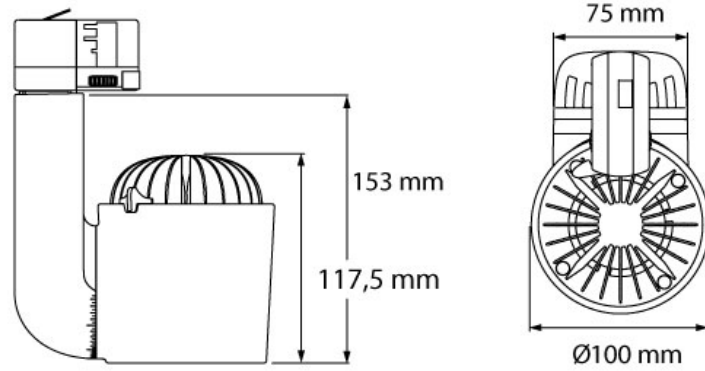

Categories: [Jade Series](#), [Indoor](#), [Track fixtures](#), [Museums & Galleries](#)

> Specifications

Type	Jade Zoom, 25 or 35 Watt track or surface mounted spot
Colour	Black, white or grey
Material	Anodized or coated aluminium & PC/ABS V0
Weight	955 gram
Swivel	340° horizontal 350° vertical

IP rating	IP 20
Protection class	1
Certifications	CE

Lifetime	50.000h
LB Value	L90B10 at 50.000h

Warranty 5 years

Accessories

A customizable snoot that can be build up in segments of 2 cm. Rotatable barndoor, Beam shapers and Honeycomb louvre.

Remarks

The beam angle can be adjusted from the backside of the fixture.

Jade C

Jade B