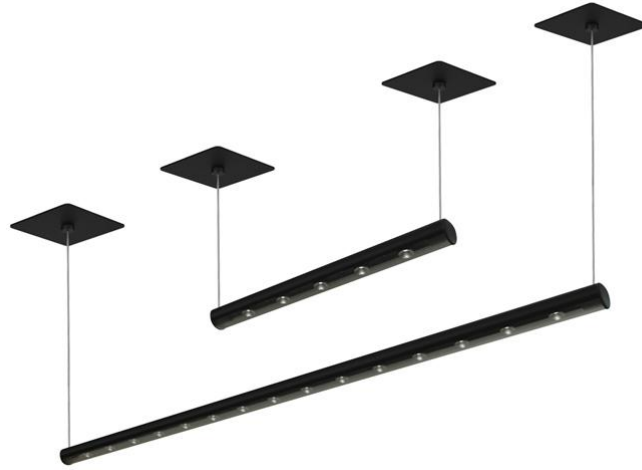

LINA SUSPENDED HP

An extremely compact, modular linear lighting solution that is perfect for a wide range of applications. With its barely noticeable suspension and power cable and timeless design, the Lina HP is a versatile fixture that can be used in any environment. The Lina HP is available in 5 different beam angles, including an elliptical beam angle.

Categories: [Lina Series](#), [Indoor](#), [Linear](#), [Retail](#)

> Specifications

Type	Lina Suspended HP, Suspended Linear Track Fixture
Colour	Black or white
Material	Anodized or coated aluminium
Optics	14° 16° 30° 42° 120° 36° x 14°
Light source	High Power LED
CRI	>90
LED colours	2200K 2700K 3000K 4000K
Power consumption	Max. 8 - 32 Watt
Power supply	100~240 VAC
Driver	Driver excluded Driver external
Dimming	Mains dimmable 1-10V dimmable DALI Casambi DMX512
Connection	Wire
Cable length	180 cm max.
IP rating	IP 20
Protection class	1
Certifications	CE
Lifetime	50.000 hours
LB Value	L90B10 at 50.000h
Warranty	3 years

A	Model
296 mm	Lina Clip RP 30 cm
546 mm	Lina Clip RP 55 cm
796 mm	Lina Clip RP 80 cm