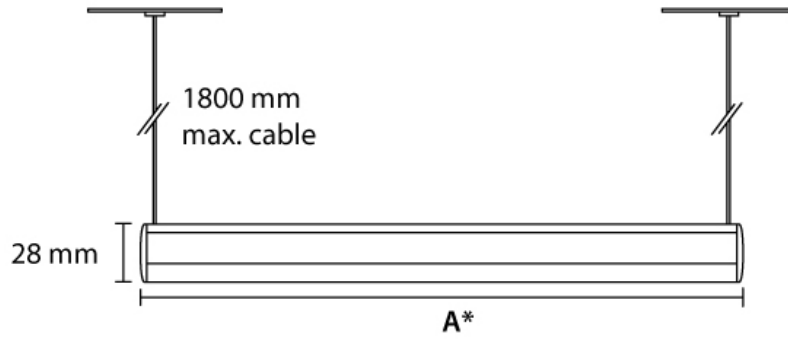

LINA SUSPENDED HP

An extremely compact, modular linear lighting solution that is perfect for a wide range of applications. With its barely noticeable suspension and power cable and timeless design, the Lina HP is a versatile fixture that can be used in any environment. The Lina HP is available in 5 different beam angles, including an elliptical beam angle.

Categories: [Lina Series](#), [Indoor](#), [Linear](#), [Retail](#)

> Specifications

Type	Lina Suspended HP, Suspended Linear Track Fixture
Colour	Black or white
Material	Anodized or coated aluminium
Optics	14° 16° 30° 42° 120° 36° x 14°
Light source	High Power LED
CRI	>90
LED colours	2200K 2700K 3000K 4000K
Power consumption	Max. 8 - 32 Watt
Power supply	100~240 VAC
Driver	Driver excluded Driver external
Dimming	Mains dimmable 1-10V dimmable DALI Casambi DMX512
Connection	Wire
Cable length	180 cm max.
IP rating	IP 20
Protection class	1
Certifications	CE
Lifetime	50.000 hours
LB Value	L90B10 at 50.000h
Warranty	3 years

A	Model
296 mm	Lina Clip RP 30 cm
546 mm	Lina Clip RP 55 cm
796 mm	Lina Clip RP 80 cm