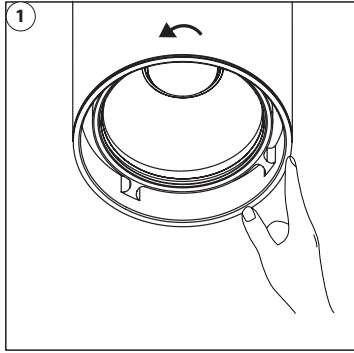

LIGHT SOURCE BY **CITIZEN**

Tools

SPECIFICATIONS

LED:	1 x Power LED
Available colours:	CRI>80: 2500K, 2700K, 3000K, 4000K CRI>92: 2700K, 3000K, 4000K (only for the 7 - 8 serie)
Lenses:	19°, 49°, 63°
Power supply:	200 - 240 VAC
Power consumption:	5 serie: Max. 22 Watt 6 serie: Max. 30 Watt 7 serie: Max. 45 Watt 8 serie: Max. 60 Watt
Housing:	Anodised aluminium black or white coated
Weight:	3600 gr
IP value:	IP20
Cable length:	200, 400, 600 or 800 centimeters
Measurements:	322 x 140 mm (h x ø)
Ambient temperature:	-10° C till +40° C

REFLECTOR REPLACEMENT

Make sure the indicated holes falls over the clips

For Casambi controlled fixtures, see the manual of Casambi. The Manual can be found on our CLS website, in the Downloads section. Or use the link below:
https://www.cis-led.com/wp-content/uploads/cis-products/CLS_CASAMBI/MANUAL/Manual_Casambi_controlsysteM_EN.pdf