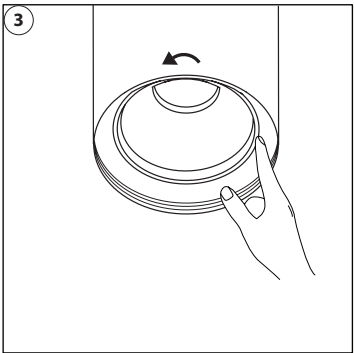

LIGHT SOURCE BY **CITIZEN**

Tools

SPECIFICATIONS

LED:	1 x Power LED
Available colours:	CRI>80: 2500K, 2700K, 3000K, 4000K CRI>92: 2700K, 3000K, 4000K (only for the 7 - 8 serie)
Lenses:	19°, 49°, 63°
Power supply:	200 - 240 VAC
Power consumption:	5 serie: Max. 22 Watt 6 serie: Max. 30 Watt 7 serie: Max. 45 Watt 8 serie: Max. 60 Watt
Housing:	Anodised aluminium black or white coated
Weight:	3600 gr
IP value:	IP20
Cable length:	200, 400, 600 or 800 centimeters
Measurements:	322 x 140 mm (h x ø)
Ambient temperature:	-10° C till +40° C

REFLECTOR REPLACEMENT

Make sure the indicated holes falls over the clips

For Casambi controlled fixtures, see the manual of Casambi. The Manual can be found on our CLS website, in the Downloads section. Or use the link below:
https://www.cis-led.com/wp-content/uploads/cis-products/CLS_CASAMBI/MANUAL/Manual_Casambi_controlsysteM_EN.pdf