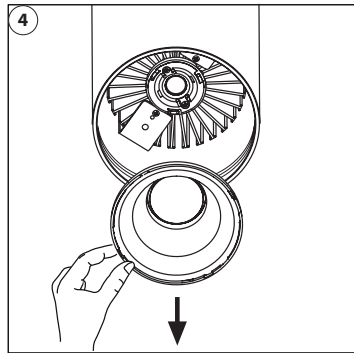

LIGHT SOURCE BY **CITIZEN**

Tools

SPECIFICATIONS

LED:	1 x Power LED
Available colours:	CRI>80: 2500K, 2700K, 3000K, 4000K CRI>92: 2700K, 3000K, 4000K (only for the 7 - 8 serie)
Lenses:	19°, 49°, 63°
Power supply:	200 - 240 VAC
Power consumption:	5 serie: Max. 22 Watt 6 serie: Max. 30 Watt 7 serie: Max. 45 Watt 8 serie: Max. 60 Watt
Housing:	Anodised aluminium black or white coated
Weight:	3600 gr
IP value:	IP20
Cable length:	200, 400, 600 or 800 centimeters
Measurements:	322 x 140 mm (h x ø)
Ambient temperature:	-10° C till +40° C

REFLECTOR REPLACEMENT

Make sure the indicated holes falls over the clips

For Casambi controlled fixtures, see the manual of Casambi. The Manual can be found on our CLS website, in the Downloads section. Or use the link below:
https://www.cis-led.com/wp-content/uploads/cis-products/CLS_CASAMBI/MANUAL/Manual_Casambi_controlsysteM_EN.pdf