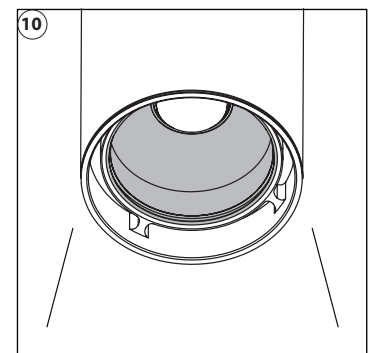

LIGHT SOURCE BY **CITIZEN**

Tools

SPECIFICATIONS

LED:	1 x Power LED
Available colours:	CRI>80: 2500K, 2700K, 3000K, 4000K CRI>92: 2700K, 3000K, 4000K (only for the 7 - 8 serie)
Lenses:	19°, 49°, 63°
Power supply:	200 - 240 VAC
Power consumption:	5 serie: Max. 22 Watt 6 serie: Max. 30 Watt 7 serie: Max. 45 Watt 8 serie: Max. 60 Watt
Housing:	Anodised aluminium black or white coated
Weight:	3600 gr
IP value:	IP20
Cable length:	200, 400, 600 or 800 centimeters
Measurements:	322 x 140 mm (h x ø)
Ambient temperature:	-10° C till +40° C

REFLECTOR REPLACEMENT

Make sure the indicated holes falls over the clips

For Casambi controlled fixtures, see the manual of Casambi. The Manual can be found on our CLS website, in the Downloads section. Or use the link below:
https://www.cis-led.com/wp-content/uploads/cis-products/CLS_CASAMBI/MANUAL/Manual_Casambi_controlsysteM_EN.pdf