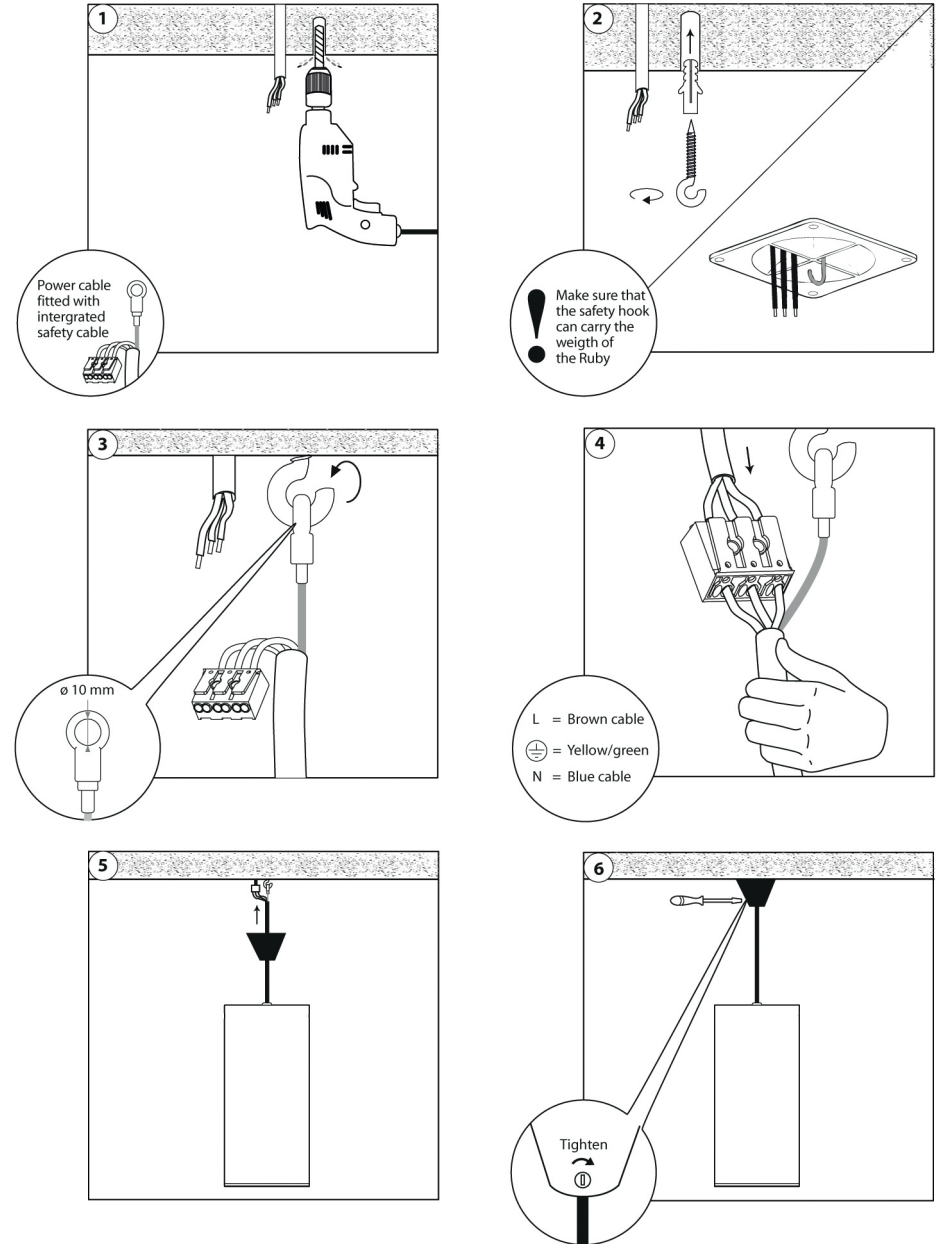

LIGHT SOURCE BY **CITIZEN**

Tools

SPECIFICATIONS

LED:	1 x Power LED
Available colours:	CRI>80: 2500K, 2700K, 3000K, 4000K CRI>92: 2700K, 3000K, 4000K (only for the 7 - 8 serie)
Lenses:	19°, 49°, 63°
Power supply:	200 - 240 VAC
Power consumption:	5 serie: Max. 22 Watt 6 serie: Max. 30 Watt 7 serie: Max. 45 Watt 8 serie: Max. 60 Watt
Housing:	Anodised aluminium black or white coated
Weight:	3600 gr
IP value:	IP20
Cable length:	200, 400, 600 or 800 centimeters
Measurements:	322 x 140 mm (h x ø)
Ambient temperature:	-10° C till +40° C

REFLECTOR REPLACEMENT

Make sure the indicated holes falls over the clips

For Casambi controlled fixtures, see the manual of Casambi. The Manual can be found on our CLS website, in the Downloads section. Or use the link below:
https://www.cis-led.com/wp-content/uploads/cis-products/CLS_CASAMBI/MANUAL/Manual_Casambi_controlsysteM_EN.pdf