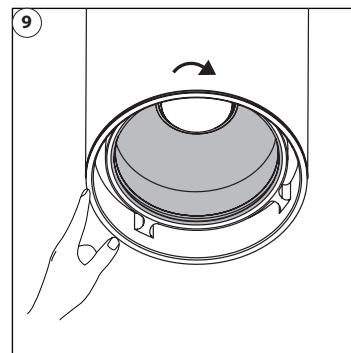

LIGHT SOURCE BY **CITIZEN**

Tools

SPECIFICATIONS

LED:	1 x Power LED
Available colours:	CRI>80: 2500K, 2700K, 3000K, 4000K CRI>92: 2700K, 3000K, 4000K (only for the 7 - 8 serie)
Lenses:	19°, 49°, 63°
Power supply:	200 - 240 VAC
Power consumption:	5 serie: Max. 22 Watt 6 serie: Max. 30 Watt 7 serie: Max. 45 Watt 8 serie: Max. 60 Watt
Housing:	Anodised aluminium black or white coated
Weight:	3600 gr
IP value:	IP20
Cable length:	200, 400, 600 or 800 centimeters
Measurements:	322 x 140 mm (h x ø)
Ambient temperature:	-10° C till +40° C

REFLECTOR REPLACEMENT

Make sure the indicated holes falls over the clips

For Casambi controlled fixtures, see the manual of Casambi. The Manual can be found on our CLS website, in the Downloads section. Or use the link below:
https://www.cis-led.com/wp-content/uploads/cis-products/CLS_CASAMBI/MANUAL/Manual_Casambi_controlsysteM_EN.pdf