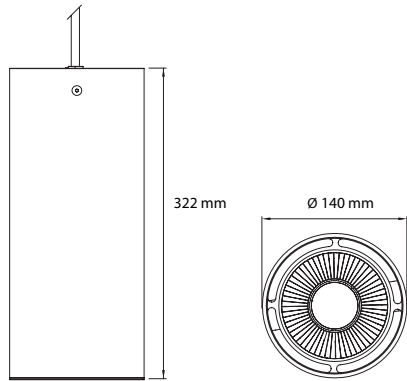

Index	2	Specifications	3
Safety information	2	Installation	4
Content	2	Reflector replacement	5
Technical	3	List of symbols	6

SAFETY INFORMATION

CONTENT

2700K CRI>92	3000K CRI>80	3000K CRI>92	4000K CRI>80	4000K CRI>92	200 ~ 240 VAC	Max. 22 Watt	Max. 30 Watt	Max. 45 Watt	Max. 60 Watt	Mains dimmable	1-10V dimmable	DMX dimmable	CAS & MBI	5 Year Warranty	CE

LIGHT SOURCE BY **CITIZEN**

Tools

SPECIFICATIONS

LED:	1 x Power LED
Available colours:	CRI>80: 2500K, 2700K, 3000K, 4000K CRI>92: 2700K, 3000K, 4000K (only for the 7 - 8 serie)
Lenses:	19°, 49°, 63°
Power supply:	200 - 240 VAC
Power consumption:	5 serie: Max. 22 Watt 6 serie: Max. 30 Watt 7 serie: Max. 45 Watt 8 serie: Max. 60 Watt
Housing:	Anodised aluminium black or white coated
Weight:	3600 gr
IP value:	IP20
Cable length:	200, 400, 600 or 800 centimeters
Measurements:	322 x 140 mm (h x ø)
Ambient temperature:	-10° C till +40° C