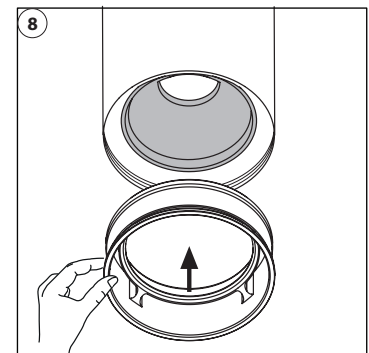

LIGHT SOURCE BY **CITIZEN**

Tools

SPECIFICATIONS

LED:	1 x Power LED
Available colours:	CRI>80: 2500K, 2700K, 3000K, 4000K CRI>92: 2700K, 3000K, 4000K (only for the 7 - 8 serie)
Lenses:	19°, 49°, 63°
Power supply:	200 - 240 VAC
Power consumption:	5 serie: Max. 22 Watt 6 serie: Max. 30 Watt 7 serie: Max. 45 Watt 8 serie: Max. 60 Watt
Housing:	Anodised aluminium black or white coated
Weight:	3600 gr
IP value:	IP20
Cable length:	200, 400, 600 or 800 centimeters
Measurements:	322 x 140 mm (h x ø)
Ambient temperature:	-10° C till +40° C

REFLECTOR REPLACEMENT

Make sure the indicated holes falls over the clips

For Casambi controlled fixtures, see the manual of Casambi. The Manual can be found on our CLS website, in the Downloads section. Or use the link below:
https://www.cis-led.com/wp-content/uploads/cis-products/CLS_CASAMBI/MANUAL/Manual_Casambi_controlsysteM_EN.pdf