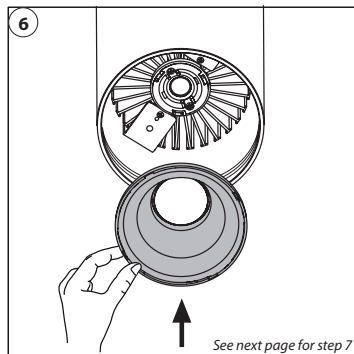

LIGHT SOURCE BY **CITIZEN**

Tools

SPECIFICATIONS

LED:	1 x Power LED
Available colours:	CRI>80: 2500K, 2700K, 3000K, 4000K CRI>92: 2700K, 3000K, 4000K (only for the 7 - 8 serie)
Lenses:	19°, 49°, 63°
Power supply:	200 - 240 VAC
Power consumption:	5 serie: Max. 22 Watt 6 serie: Max. 30 Watt 7 serie: Max. 45 Watt 8 serie: Max. 60 Watt
Housing:	Anodised aluminium black or white coated
Weight:	3600 gr
IP value:	IP20
Cable length:	200, 400, 600 or 800 centimeters
Measurements:	322 x 140 mm (h x ø)
Ambient temperature:	-10° C till +40° C

REFLECTOR REPLACEMENT

Make sure the indicated holes falls over the clips

For Casambi controlled fixtures, see the manual of Casambi. The Manual can be found on our CLS website, in the Downloads section. Or use the link below:
https://www.cis-led.com/wp-content/uploads/cis-products/CLS_CASAMBI/MANUAL/Manual_Casambi_controlsysteM_EN.pdf