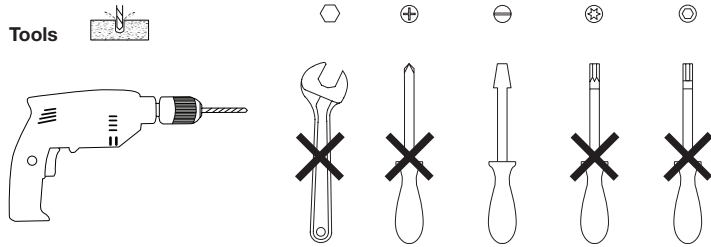

LIGHT SOURCE BY **CITIZEN**

Tools

SPECIFICATIONS

LED:	1 x Power LED
Available colours:	CRI>80: 2500K, 2700K, 3000K, 4000K CRI>92: 2700K, 3000K, 4000K (only for the 7 - 8 serie)
Lenses:	19°, 49°, 63°
Power supply:	200 - 240 VAC
Power consumption:	5 serie: Max. 22 Watt 6 serie: Max. 30 Watt 7 serie: Max. 45 Watt 8 serie: Max. 60 Watt
Housing:	Anodised aluminium black or white coated
Weight:	3600 gr
IP value:	IP20
Cable length:	200, 400, 600 or 800 centimeters
Measurements:	322 x 140 mm (h x ø)
Ambient temperature:	-10° C till +40° C