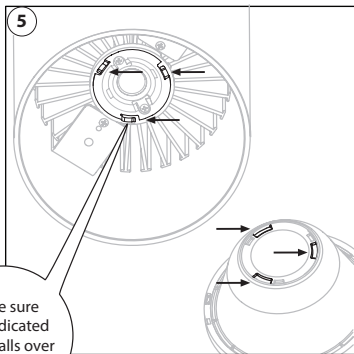

LIGHT SOURCE BY **CITIZEN**

Tools

SPECIFICATIONS

LED:	1 x Power LED
Available colours:	CRI>80: 2500K, 2700K, 3000K, 4000K CRI>92: 2700K, 3000K, 4000K (only for the 7 - 8 serie)
Lenses:	19°, 49°, 63°
Power supply:	200 - 240 VAC
Power consumption:	5 serie: Max. 22 Watt 6 serie: Max. 30 Watt 7 serie: Max. 45 Watt 8 serie: Max. 60 Watt
Housing:	Anodised aluminium black or white coated
Weight:	3600 gr
IP value:	IP20
Cable length:	200, 400, 600 or 800 centimeters
Measurements:	322 x 140 mm (h x ø)
Ambient temperature:	-10° C till +40° C

REFLECTOR REPLACEMENT

Make sure the indicated holes falls over the clips

For Casambi controlled fixtures, see the manual of Casambi. The Manual can be found on our CLS website, in the Downloads section. Or use the link below:
https://www.cis-led.com/wp-content/uploads/cis-products/CLS_CASAMBI/MANUAL/Manual_Casambi_controlsysteM_EN.pdf