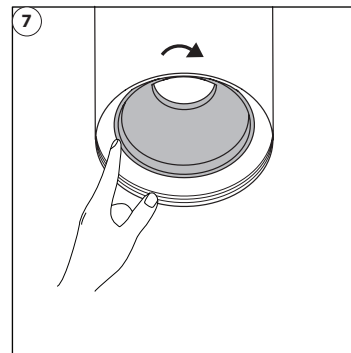

LIGHT SOURCE BY **CITIZEN**

Tools

SPECIFICATIONS

LED:	1 x Power LED
Available colours:	CRI>80: 2500K, 2700K, 3000K, 4000K CRI>92: 2700K, 3000K, 4000K (only for the 7 - 8 serie)
Lenses:	19°, 49°, 63°
Power supply:	200 - 240 VAC
Power consumption:	5 serie: Max. 22 Watt 6 serie: Max. 30 Watt 7 serie: Max. 45 Watt 8 serie: Max. 60 Watt
Housing:	Anodised aluminium black or white coated
Weight:	3600 gr
IP value:	IP20
Cable length:	200, 400, 600 or 800 centimeters
Measurements:	322 x 140 mm (h x ø)
Ambient temperature:	-10° C till +40° C

REFLECTOR REPLACEMENT

Make sure the indicated holes falls over the clips

For Casambi controlled fixtures, see the manual of Casambi. The Manual can be found on our CLS website, in the Downloads section. Or use the link below:
https://www.cis-led.com/wp-content/uploads/cis-products/CLS_CASAMBI/MANUAL/Manual_Casambi_controlsysteM_EN.pdf