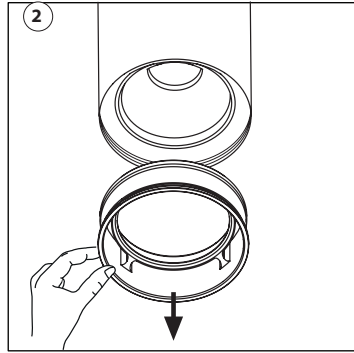

LIGHT SOURCE BY **CITIZEN**

Tools

SPECIFICATIONS

LED:	1 x Power LED
Available colours:	CRI>80: 2500K, 2700K, 3000K, 4000K CRI>92: 2700K, 3000K, 4000K (only for the 7 - 8 serie)
Lenses:	19°, 49°, 63°
Power supply:	200 - 240 VAC
Power consumption:	5 serie: Max. 22 Watt 6 serie: Max. 30 Watt 7 serie: Max. 45 Watt 8 serie: Max. 60 Watt
Housing:	Anodised aluminium black or white coated
Weight:	3600 gr
IP value:	IP20
Cable length:	200, 400, 600 or 800 centimeters
Measurements:	322 x 140 mm (h x ø)
Ambient temperature:	-10° C till +40° C

REFLECTOR REPLACEMENT

Make sure the indicated holes falls over the clips

For Casambi controlled fixtures, see the manual of Casambi. The Manual can be found on our CLS website, in the Downloads section. Or use the link below:
https://www.cis-led.com/wp-content/uploads/cis-products/CLS_CASAMBI/MANUAL/Manual_Casambi_controlsysteM_EN.pdf