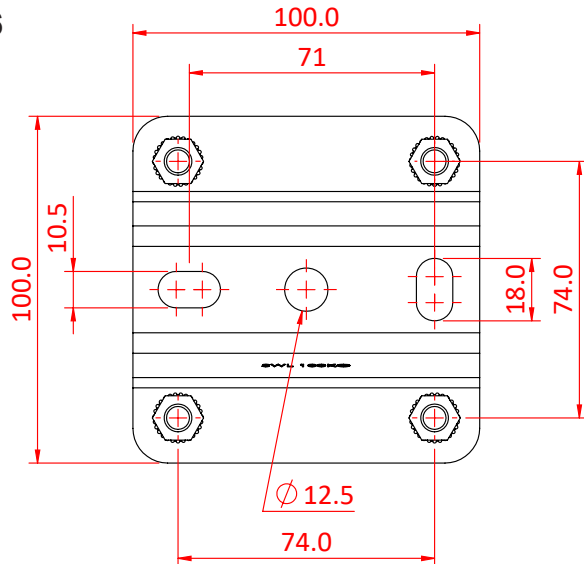

Product Data Sheet

Studio Rail 60 - Suspension Bracket with Wall Fixing

Studio Rail 60 Ceiling Bracket with Wall Tie	
Part Nos	T84116 - Single Rail T84117 - Double Rail T84118 - Triple Rail
Fixing holes	Ø12.5mm
Material	CR4 Mild Steel Fixings Grade 8.8
Finish	Powder Painted Black
WLL	100Kg
Safety Factor	5:1

T84116

Dimensions in mm

T84117

T84118