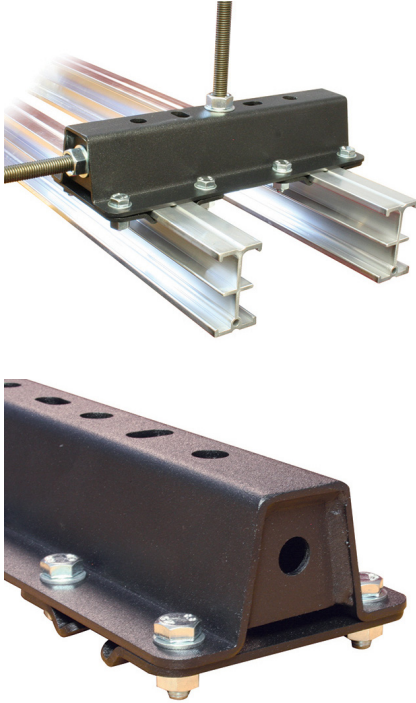

Product Data Sheet

Studio Rail 60 - Suspension Bracket with Wall Fixing

Studio Rail 60 Ceiling Bracket with Wall Tie	
Part Nos	T84116 - Single Rail T84117 - Double Rail T84118 - Triple Rail
Fixing holes	Ø12.5mm
Material	CR4 Mild Steel Fixings Grade 8.8
Finish	Powder Painted Black
WLL	100Kg
Safety Factor	5:1