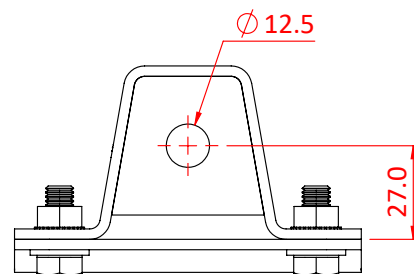

Product Data Sheet

Studio Rail 60 - Suspension Bracket with Wall Fixing

Studio Rail 60 Ceiling Bracket with Wall Tie	
Part Nos	T84116 - Single Rail T84117 - Double Rail T84118 - Triple Rail
Fixing holes	Ø12.5mm
Material	CR4 Mild Steel Fixings Grade 8.8
Finish	Powder Painted Black
WLL	100Kg
Safety Factor	5:1

T84116

Dimensions in mm