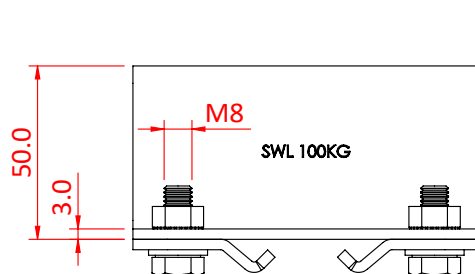

Product Data Sheet

Studio Rail 60 - Suspension Bracket with Wall Fixing

Studio Rail 60 Ceiling Bracket with Wall Tie	
Part Nos	T84116 - Single Rail T84117 - Double Rail T84118 - Triple Rail
Fixing holes	Ø12.5mm
Material	CR4 Mild Steel Fixings Grade 8.8
Finish	Powder Painted Black
WLL	100Kg
Safety Factor	5:1

T84116

Dimensions in mm

T84117

T84118