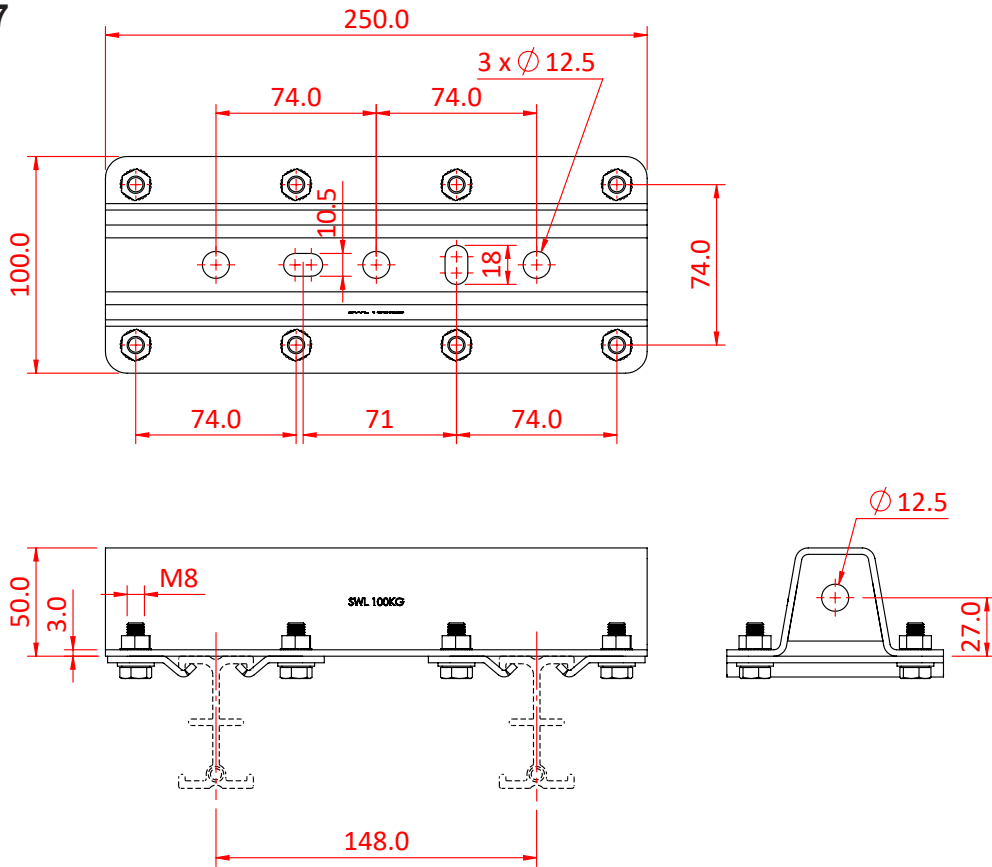

Product Data Sheet

Studio Rail 60 - Suspension Bracket with Wall Fixing

Studio Rail 60 Ceiling Bracket with Wall Tie	
Part Nos	T84116 - Single Rail T84117 - Double Rail T84118 - Triple Rail
Fixing holes	Ø12.5mm
Material	CR4 Mild Steel Fixings Grade 8.8
Finish	Powder Painted Black
WLL	100Kg
Safety Factor	5:1

T84116

Dimensions in mm

T84117

T84118