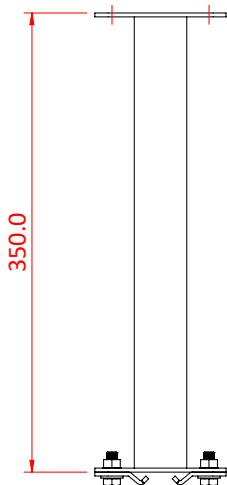

Product Data Sheet

Studio Rail 60 - Extension Brackets

A fixed studio rail extension bracket	
Part Nos	T84145 - 350mm drop T84150 - 650mm drop
Material	S275 Mild Steel
Finish	Powder painted black
WLL	100Kg
Safety Factor	5:1

Dimensions in mm

T84145

T84150