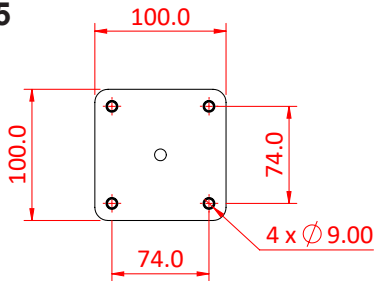

Product Data Sheet

Studio Rail 60 - Extension Brackets

A fixed studio rail extension bracket	
Part Nos	T84145 - 350mm drop T84150 - 650mm drop
Material	S275 Mild Steel
Finish	Powder painted black
WLL	100Kg
Safety Factor	5:1

Dimensions in mm

T84145

T84150