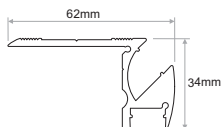

STAIR DUE

Aluminium Profile

- STAIR DUE aluminium profiles with double light emittance for illuminating stairs.
- The special position of the LEDs in the upper part guarantees a glare free illumination without having the LEDs visible even with transparent cover.

Image	Code	Description	Length	Design-Detail
	PRF.031	STAIR DUE alum.prof. / Anodized	2m	
	PRF.032	STAIR DUE alum.prof. / BLACK Anodized	2m	
	COV.023	POLYCARBONATE MILKY COVER	2m	
	COV.024	POLYCARBONATE MILKY SATIN COVER	2m	
	COV.025	POLYCARBONATE RULED COVER	2m	
	COV.026	POLYCARBONATE CLEAR COVER	2m	
	COV.038	POLYCARBONATE BLACK SATIN COVER	2m	
	CAP.053	END CAP for PRF.031 / Anodized		
	CAP.055	END CAP for PRF.032 / BLACK Anodized		
	CAP.154	FRONT CAP for PRF.031 / Anodized		
	CAP.155	FRONT CAP for PRF.032 / BLACK Anodized		
	ACC.066	'3M' SAFETY WALK BLACK available per reel of 18meters or per meter for PRF.031/032		