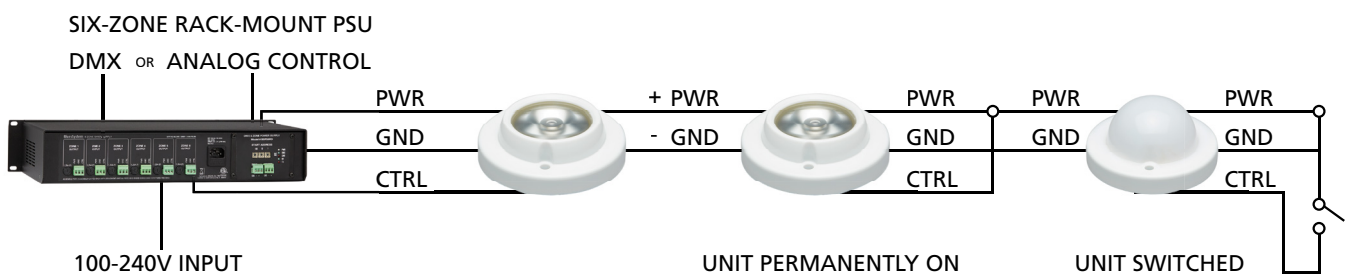

OPTICAL

- Available in frosted or opaque lens options
- Light spill masking accessories available
- Single-color, 3 W blue LED emitter

ELECTRICAL

- Low Voltage 11–36 VDC operating range
- 3W LED consumes 85 mA @ 36 V (130 mA @ 24 V)
- Three screw terminal connections on rear (power/ground/control)
- Must be used with BluesSystem power supply only
- Supplied with wiring harness and Wago connector for easy termination

ADAPTER PLATE OPTIONS

BlueBeam and BlueDome fixtures are supplied with your choice of adapter plate for mounting to standard electrical junction boxes as dictated by regional norms.

ELECTRICAL BOX ADAPTER PLATES FOR NORTH AMERICA

BS2.5SQUAREPLATE

BS4SQUAREPLATE

BS4OCTOPLATE

BS4ROUNDPLATE

POWER SUPPLY OPTIONS

PHOTOMETRY INFORMATION

BlueDome Opaque

Mode	Candela	Field Lumens	Power Consumption	Efficacy (lpw)
Full Intensity	3	6	4.5	1.3