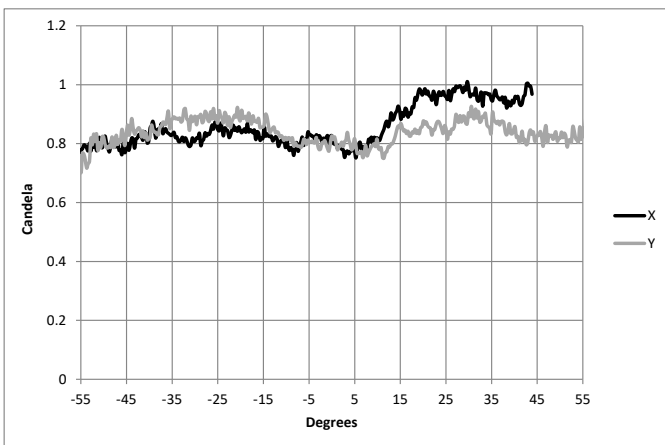

Metric conversions: For meters, multiply feet by 0.3048.
For lux, multiply footcandles by 10.76.

Throw Distance (d)	10 ft 3.0 m	15 ft 4.6 m	20 ft 6.1 m	25.0 ft 7.6 m
Illuminance (fc)	0	0	0	0
Illuminance (lux)	0	0	0	0

Candela Plot

Iso-Illuminance Diagram (Flat Surface Distribution)

BlueDome Frosted

Mode	Candela	Field Lumens	Power Consumption	Efficacy (lpw)
Full Intensity	4	8	4.5	1.7

Metric conversions: For meters, multiply feet by 0.3048.
For lux, multiply footcandles by 10.76.

Throw Distance (d)	10 ft 3.0 m	15 ft 4.6 m	20 ft 6.1 m	25.0 ft 7.6 m
Illuminance (fc)	0	0	0	0
Illuminance (lux)	0	0	0	0

Candela Plot

Iso-Illuminance Diagram (Flat Surface Distribution)

PHYSICAL

Product Dimensions