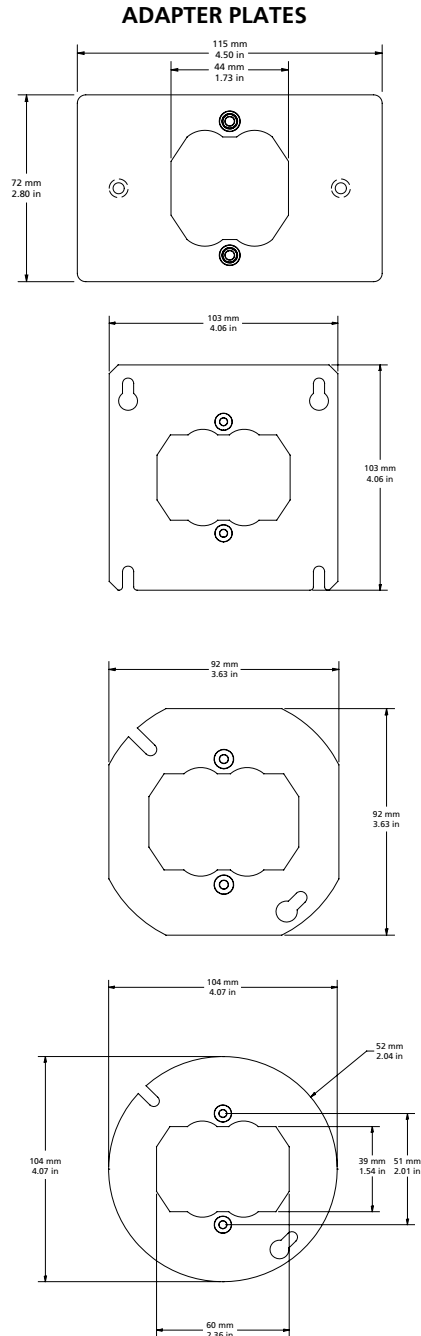

MECHANICAL

- Supplied with two mounting screws
- Fits standard 51 mm mounting pattern UK electrical boxes
- Supplied with choice of adapter plate (see options below)
- Durable injection-molded housing

REGULATORY AND COMPLIANCE

Metric conversions: For meters, multiply feet by 0.3048.
For lux, multiply footcandles by 10.76.

Throw Distance (d)	10 ft 3.0 m	15 ft 4.6 m	20 ft 6.1 m	25.0 ft 7.6 m
Illuminance (fc)	0	0	0	0
Illuminance (lux)	0	0	0	0

Throw Distance (d)	10 ft 3.0 m	15 ft 4.6 m	20 ft 6.1 m	25.0 ft 7.6 m
Illuminance (fc)	0	0	0	0
Illuminance (lux)	0	0	0	0

Candela Plot

Iso-Illuminance Diagram (Flat Surface Distribution)

PHYSICAL

Product Dimensions

MODEL	HEIGHT		WIDTH		DEPTH	
	in	mm	in	mm	in	mm
BlueDome	2.62	67	2.62	67	1.42	36

Product Weight

MODEL	WEIGHT		SHIPPING WEIGHT	
	lb	kg	lb	kg
BlueDome	0.12	0.055	0.265	0.12

Corporate Headquarters • Middleton, WI USA