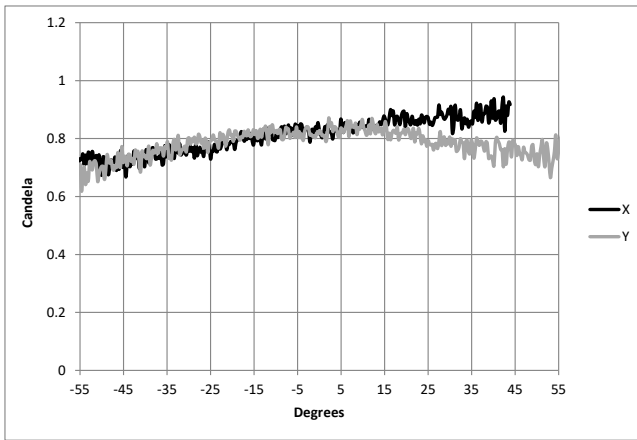

PHOTOMETRY INFORMATION

BlueDome Opaque

Mode	Candela	Field Lumens	Power Consumption	Efficacy (lpw)
Full Intensity	3	6	4.5	1.3

Metric conversions: For meters, multiply feet by 0.3048.
For lux, multiply footcandles by 10.76.

Throw Distance (d)	10 ft 3.0 m	15 ft 4.6 m	20 ft 6.1 m	25.0 ft 7.6 m
Illuminance (fc)	0	0	0	0
Illuminance (lux)	0	0	0	0

Candela Plot