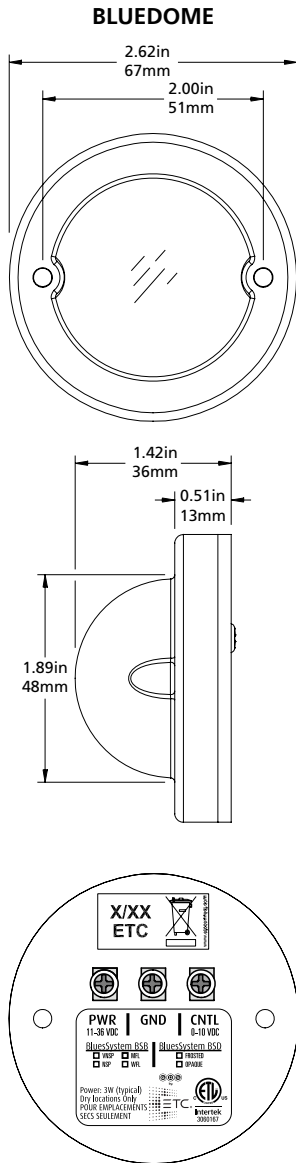

PHYSICAL

Product Dimensions

MODEL	HEIGHT		WIDTH		DEPTH	
	in	mm	in	mm	in	mm
BlueDome	2.62	67	2.62	67	1.42	36

Product Weight

MODEL	WEIGHT		SHIPPING WEIGHT	
	lb	kg	lb	kg
BlueDome	0.12	0.055	0.265	0.12

Corporate Headquarters • Middleton, WI USA

Global Offices • London, UK • Rome, IT • Holzkirchen, DE • Paris, FR • Hong Kong
Dubai, UAE • Singapore • New York, NY • Orlando, FL • Los Angeles, CA • Austin, TX

Copyright©2023 ETC. All Rights Reserved. All product information and specifications subject to change. Rev D 2023-02

*Trademark and patent info: etconnect.com/IE

etconnect.com