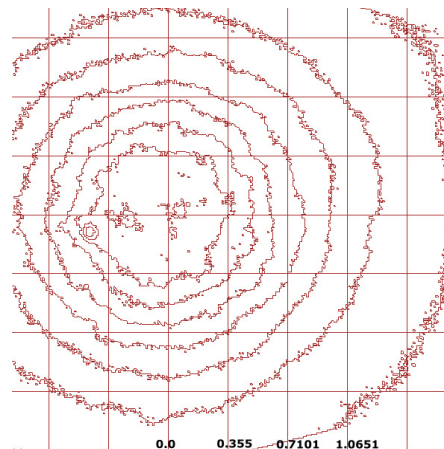

Metric conversions: For meters, multiply feet by 0.3048.
For lux, multiply footcandles by 10.76.

Throw Distance (d)	10 ft 3.0 m	15 ft 4.6 m	20 ft 6.1 m	25.0 ft 7.6 m
Illuminance (fc)	0	0	0	0
Illuminance (lux)	0	0	0	0

Candela Plot

Iso-Illuminance Diagram (Flat Surface Distribution)

BlueDome Frosted

Mode	Candela	Field Lumens	Power Consumption	Efficacy (lpw)
Full Intensity	4	8	4.5	1.7

Metric conversions: For meters, multiply feet by 0.3048.
For lux, multiply footcandles by 10.76.

Throw Distance (d)	10 ft 3.0 m	15 ft 4.6 m	20 ft 6.1 m	25.0 ft 7.6 m
Illuminance (fc)	0	0	0	0
Illuminance (lux)	0	0	0	0

Candela Plot

Iso-Illuminance Diagram (Flat Surface Distribution)

PHYSICAL

Product Dimensions