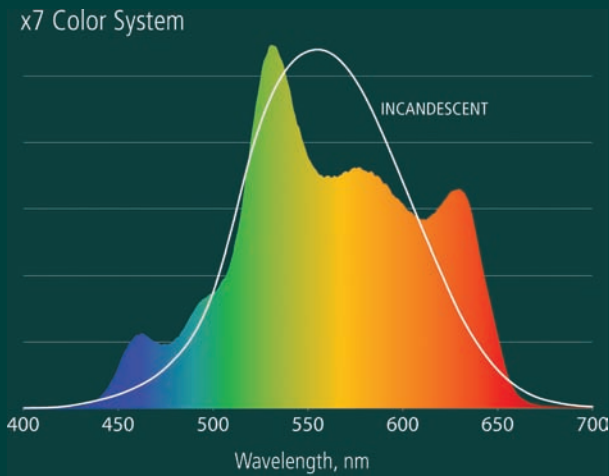

Superior color, superior control

x7 fills in the gaps

Largest gamut

More colors, greater flexibility

x7 Color System

RGB

Easy control

HSI (Hue, Saturation, Intensity)