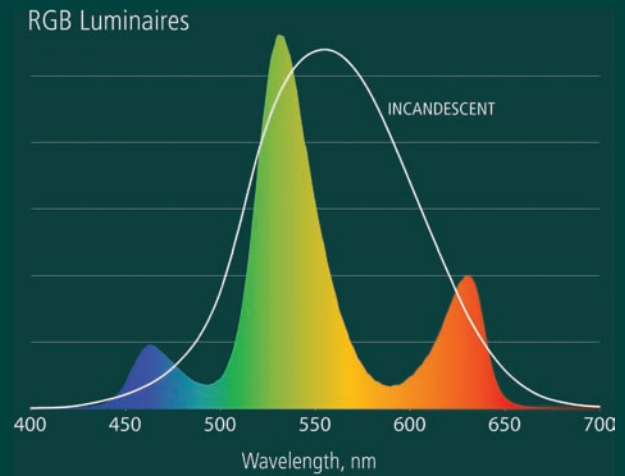

Superior color, superior control

x7 fills in the gaps