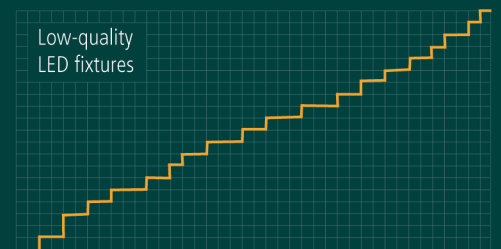

Superior color, superior control

x7 fills in the gaps

Largest gamut

More colors, greater flexibility

x7 Color System

RGB

Easy control

HSI (Hue, Saturation, Intensity)

Two easy steps for color selection:

- 1 Choose your color (hue)
- 2 Choose your saturation

Smooth fades

Graceful intensity fades,
seamless color fades

Corporate Headquarters ■ 3031 Pleasant View Rd, PO Box 620979, Middleton WI 53562 0979 USA ■ Tel +1 608 831 4116
London, UK ■ Unit 26-28, Victoria Industrial Estate, Victoria Road, London W3 6UU, UK ■ Tel +44 (0) 20 8896 1000
Rome, IT ■ Via Pieve Torina, 48, 00156 Rome, Italy ■ Tel +39 (06) 32 111 683
Holzkirchen, DE ■ Ohmstrasse 3, 83607 Holzkirchen, Germany ■ Tel +49 (80 24) 47 00-0
Hong Kong ■ Room 1801, 18/F, Tower 1 Phase 1, Enterprise Square, 9 Sheung Yuet Road, Kowloon Bay, Kowloon, Hong Kong ■ Tel +852 2799 1220
Web ■ www.etccconnect.com ■ Copyright©2013 ETC. All Rights Reserved. All product information and specifications subject to change. 7410L1012 Rev A 07/13