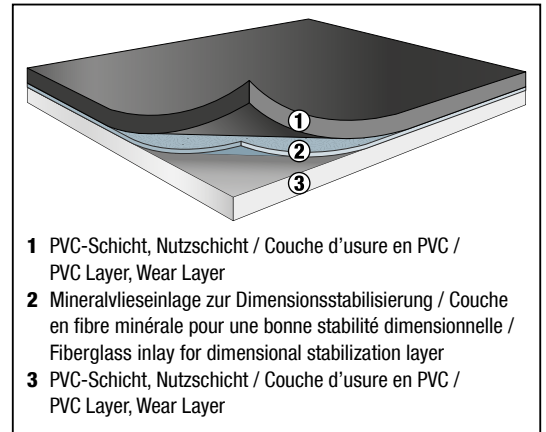

1. **1** PVC-Schicht, Nutzschrift / Couche d'usure en PVC / PVC Layer, Wear Layer
2. **2** Mineralvlieseinlage zur Dimensionsstabilisierung / Couche en fibre minérale pour une bonne stabilité dimensionnelle / Fiberglass inlay for dimensional stabilization layer
3. **3** PVC-Schicht, Nutzschrift / Couche d'usure en PVC / PVC Layer, Wear Layer

Bodenaufbau / Construction du tapis / Layer Structure

Art. / Réf.	Farben	Coloris	Colours	B1	M1	EN	EN* GOST	↔	cm	ft/in	📦	g/m²	lbs/yd²
17310 0601-	schwarz/ weiß	noir/ blanc	black/ white				•		200	78"		3.250	5.99
17310 0602-	schwarz/ grau	noir/ gris	black/ grey				•		200	78"		3.250	5.99