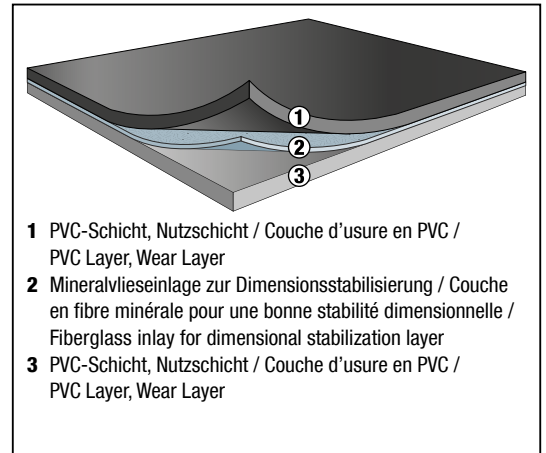

Epaisseur : 1,60 mm.

Longueurs de pièces env. 30 ml.

VARIO BEAT 1.6

PVC with fiberglass inlay.

The VARIO BEAT 1.6 is characterised by its sturdy design which makes it optimal for all dance arts that require sound resonance like, for instance, tap dance.

The improved resonance behaviour goes hand in hand with the dance floor's durability. The texture of the dance floor is also suitable for other dance forms like ballet, modern dance or jazz dance.

Its robustness and high SHORE-hardness scale makes the VARIO BEAT 1.6 ideal for permanent installation in dance schools and studios.

The dimension stabilizing middle layer ensures an easy and even application, for both permanent and temporary solutions.

Thickness: 1.60 mm.

Piece lengths approx. 32.8 yds.

-4023

- 1** PVC-Schicht, Nutzschicht / Couche d'usure en PVC / PVC Layer, Wear Layer
- 2** Mineralvlieseinlage zur Dimensionsstabilisierung / Couche en fibre minérale pour une bonne stabilité dimensionnelle / Fiberglass inlay for dimensional stabilization layer
- 3** PVC-Schicht, Nutzschicht / Couche d'usure en PVC / PVC Layer, Wear Layer