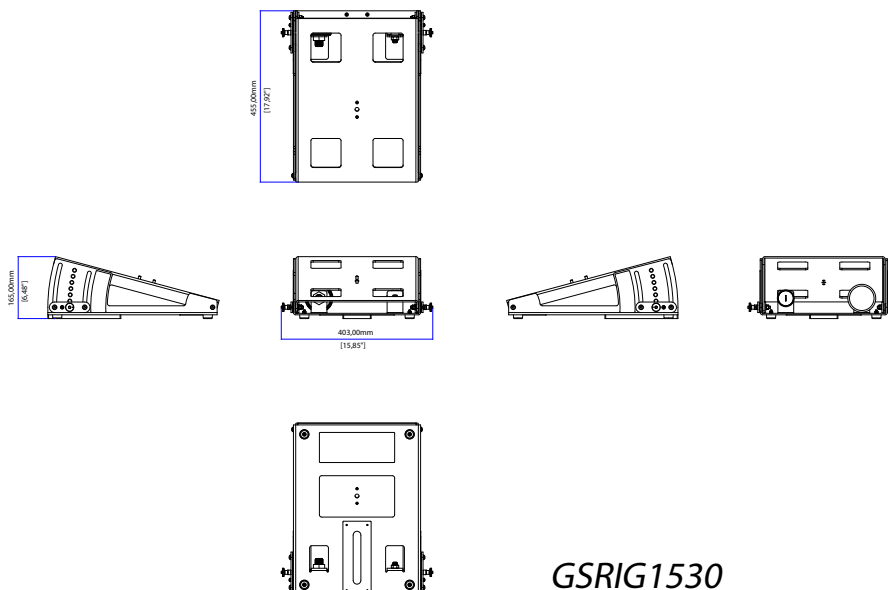

GSRIG1530

GROUND STACK FRAME FOR T12 CABINETS

TORUS

Features

- Ground stack up to 3 TORUS T12 cabinets
- Deploy with all SX subwoofers that features an M20 pole mount
- Single point mount with M20 thumb screw.
- Variable array angles from -15 to -30 degree aim.
- Available in black or white

Applications

- Touring or installed ground stack T12 systems
- Side fills
- DJ monitors
- Drum monitors

Contents

- 1 x Ground stack grid
- 1 x M10 Handwheel
- 1 x M20 Handwheel
- 2 x Fly pins

Technical Specifications

Weight:	7.3kg (16.1lb)
Material:	Weatherised Polyester Powder coated steel

GSRIG1530