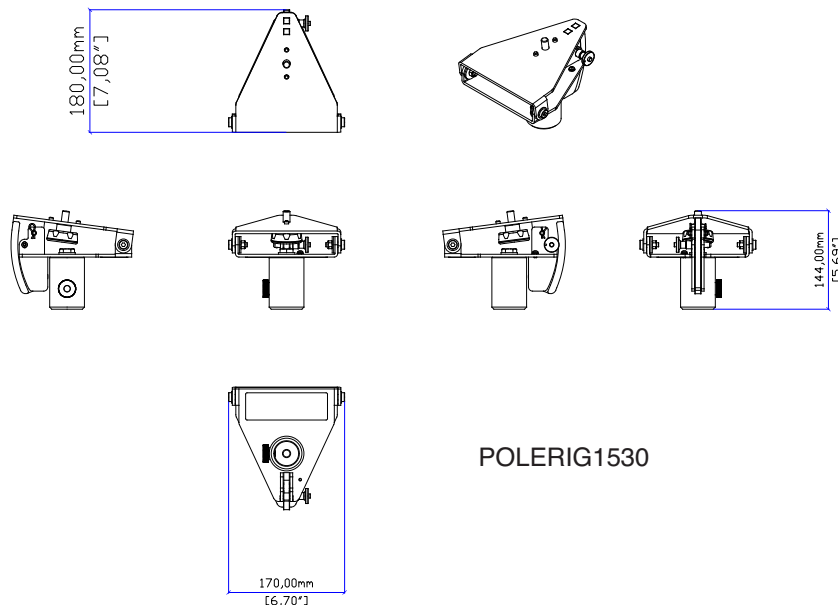

POLERIG1530

POLE-MOUNT BRACKET FOR T12 CABINETS

TORUS

Features

- Deploy a single landscape T12 cabinet on a pole when used in conjunction with ASF20045 pole mount adapter (included).
- Variable aim selection with a maximum -15 degrees vertical aim for either T12 cabinet

Applications

- Touring and installed deployment of TORUS T12 cabinets

Contents

- 1 x POLERIG1530
- 1 x Flying pin
- 1 x ASF20045

Technical Specifications

Weight:	1.84kg (4.0lb)
Material:	Weatherised Polyester Powder coated steel