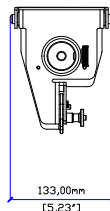

POLERIG20

POLE MOUNT BRACKET FOR TORUS T8

TORUS

Features

- Deploy up to two landscape T8 cabinets on a pole when used in conjunction with ASF20045 pole-mount adapter (included)
- Single point mount with M20 thumb screw
- Variable array angles from -15° to -40° aim
- Available in black or white

Applications

- Pole mounted TORUS T8.

Contents

- 1 x Pole mount bracket
- 1 x Fly pin
- 1 x ASF20045 pole mount adaptor

Technical Specifications

Weight:	1.2kg (2.16lb)
Material:	Weatherised Polyester Powder coated steel

POLERIG20