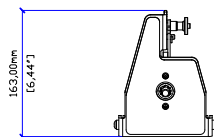

POLERIG20

POLE MOUNT BRACKET FOR TORUS T8

TORUS

Features

- Deploy up to two landscape T8 cabinets on a pole when used in conjunction with ASF20045 pole-mount adapter (included)
- Single point mount with M20 thumb screw
- Variable array angles from -15° to -40° aim
- Available in black or white

Applications

- Pole mounted TORUS T8.

Contents

- 1 x Pole mount bracket
- 1 x Fly pin
- 1 x ASF20045 pole mount adaptor

Technical Specifications

Weight:	1.2kg (2.16lb)
Material:	Weatherised Polyester Powder coated steel

POLERIG20