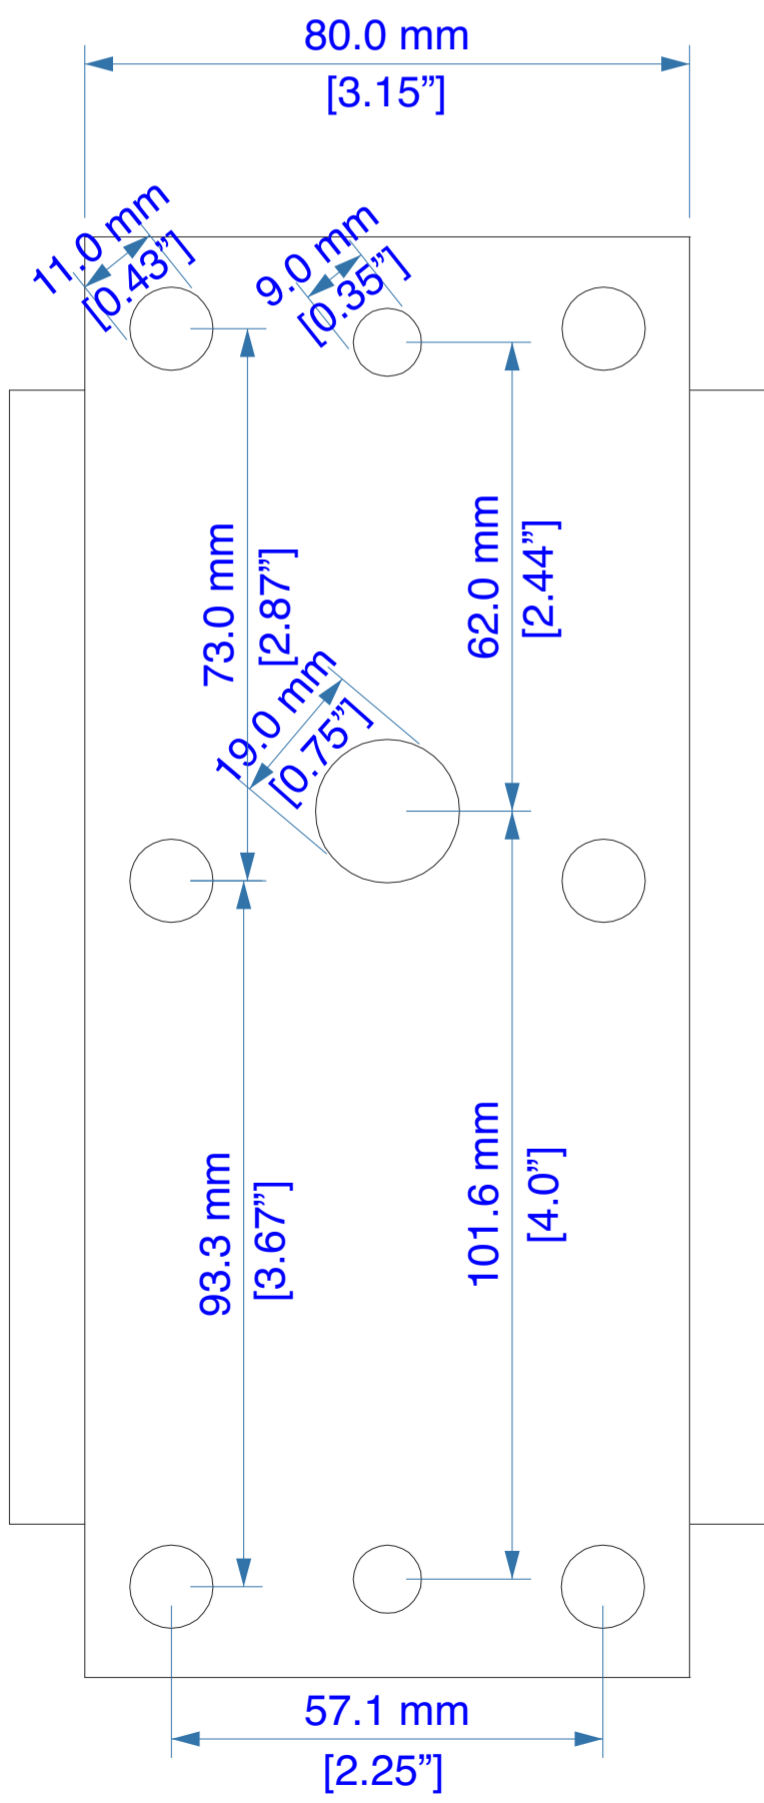

HTKM20

WALL PLATE

SPEAKER PLATE