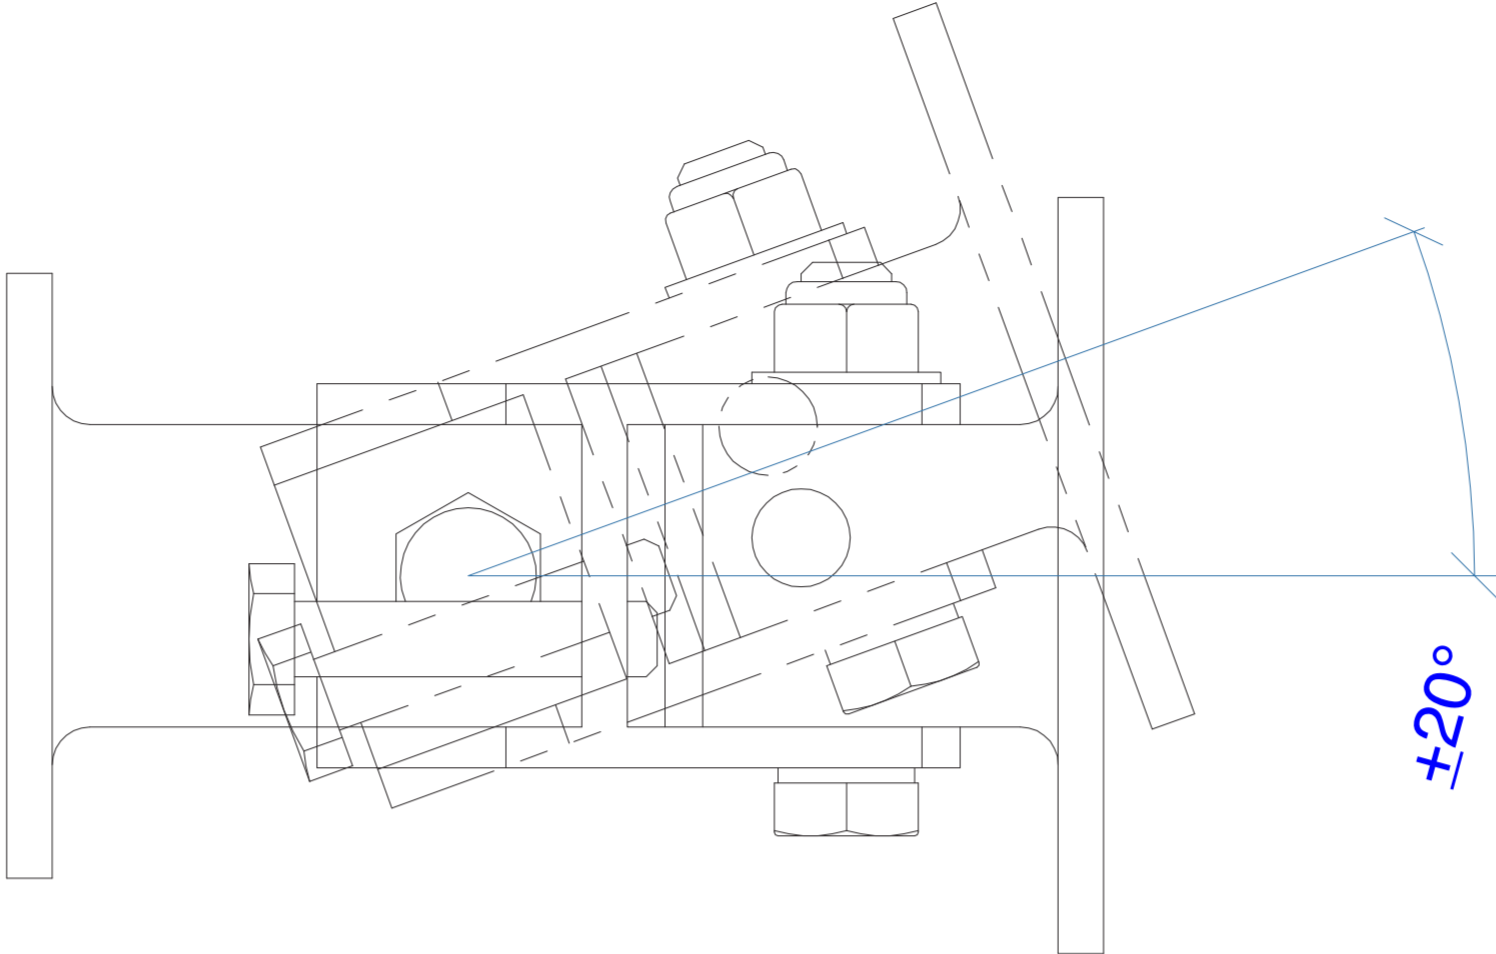

HTKM20

WALL PLATE

SPEAKER PLATE