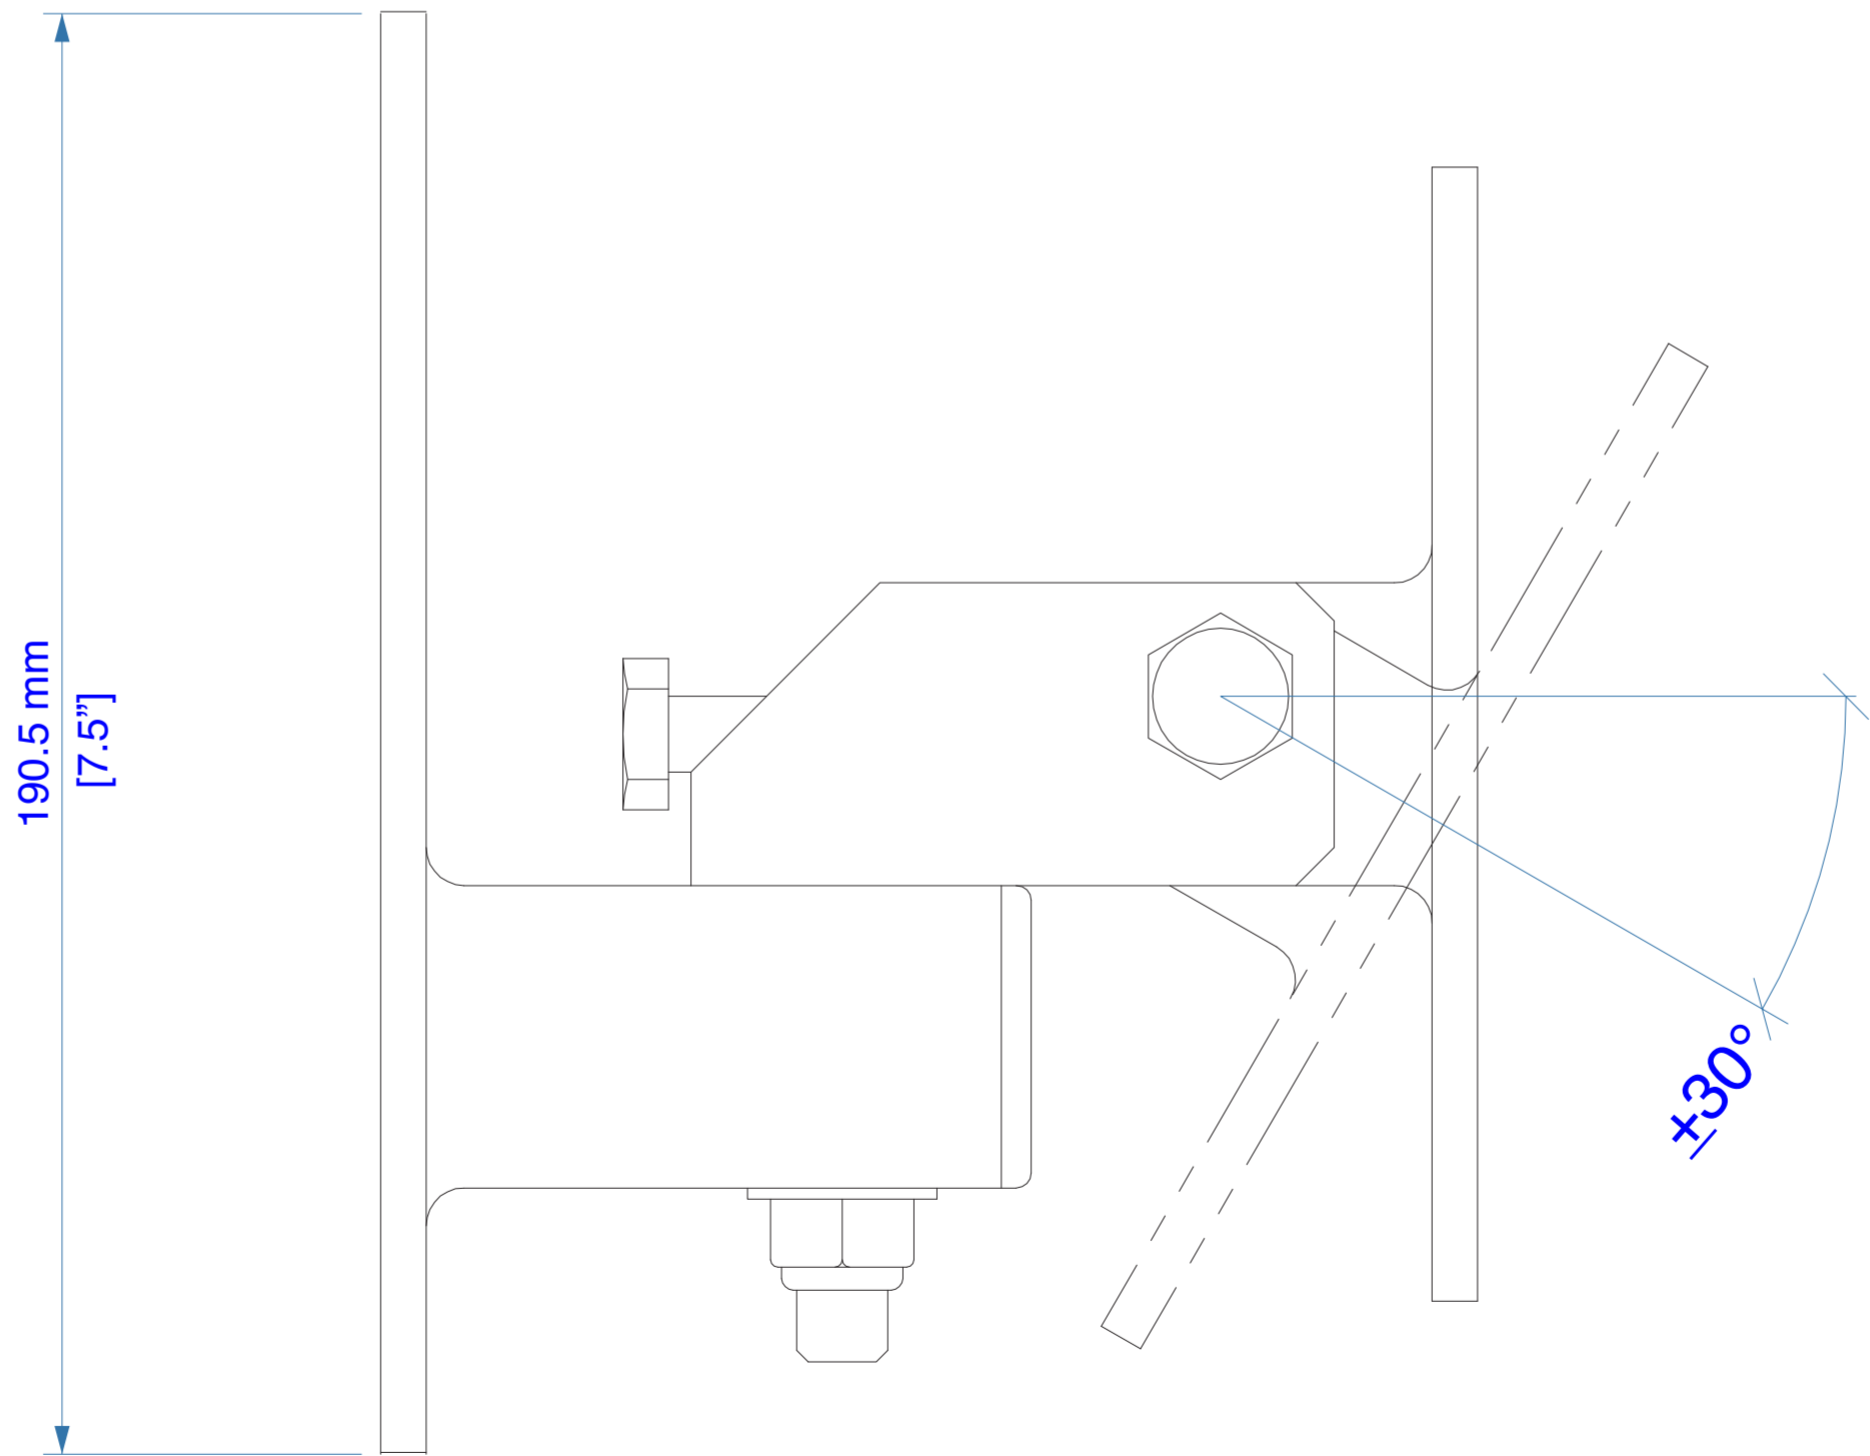

HTKM20

WALL PLATE

SPEAKER PLATE