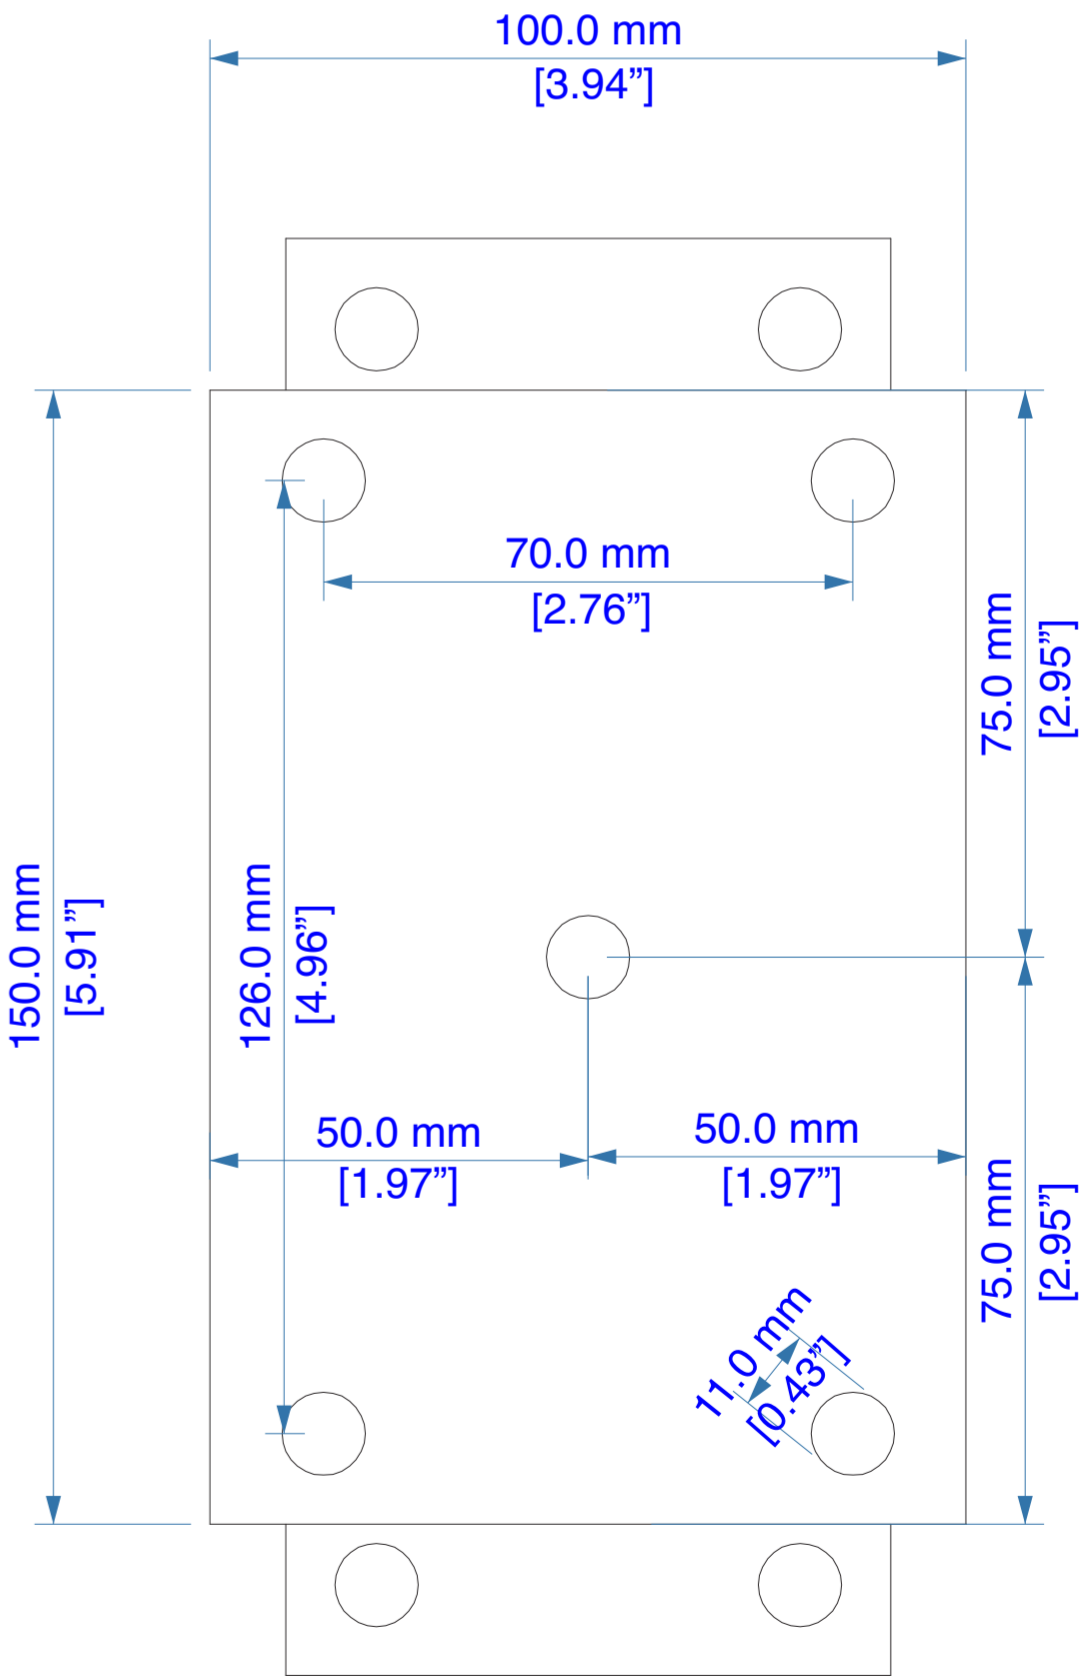

HTKM20

WALL PLATE

SPEAKER PLATE