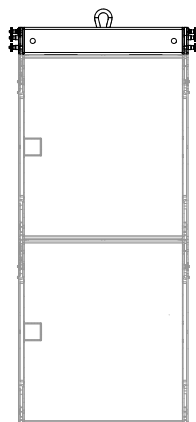

T820 System Deployment Guide

T820 80° Horizontal Coverage - Flown Subwoofers

Wide near field L/R coverage. Small worship, corporate or live production

HRIG100 - Modular flying bar for horizontal arrays

Maximum of 6 cabinets 2 x HRIG100

Kit List

- 8 x T820
- 4 x HRIG100
- 4 x SXCF115
- 2 x WPMSXGRIDT