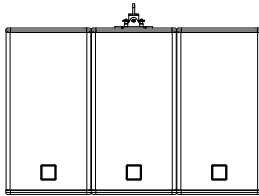

Kit List

- 6 x T820
- 2 x HRIG100
- 4 x SXCF115
- 2 x WPMSXGRIDT