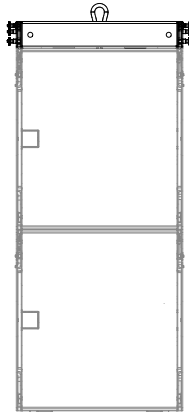

Kit List

- 6 x T820
- 2 x HRIG100
- 4 x SXCF115
- 2 x WPMSXGRIDT