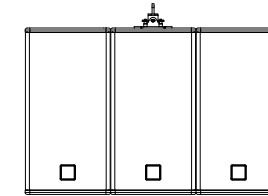

Kit List

- 6 x T820
- 2 x HRIG100
- 4 x SXCF115
- 2 x WPMSXGRIDT