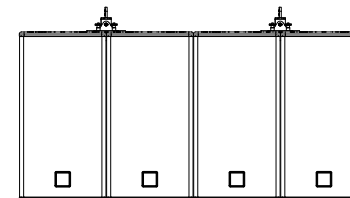

Kit List

- 8 x T820
- 4 x HRIG100
- 4 x SXCF115
- 2 x WPMSXGRIDT