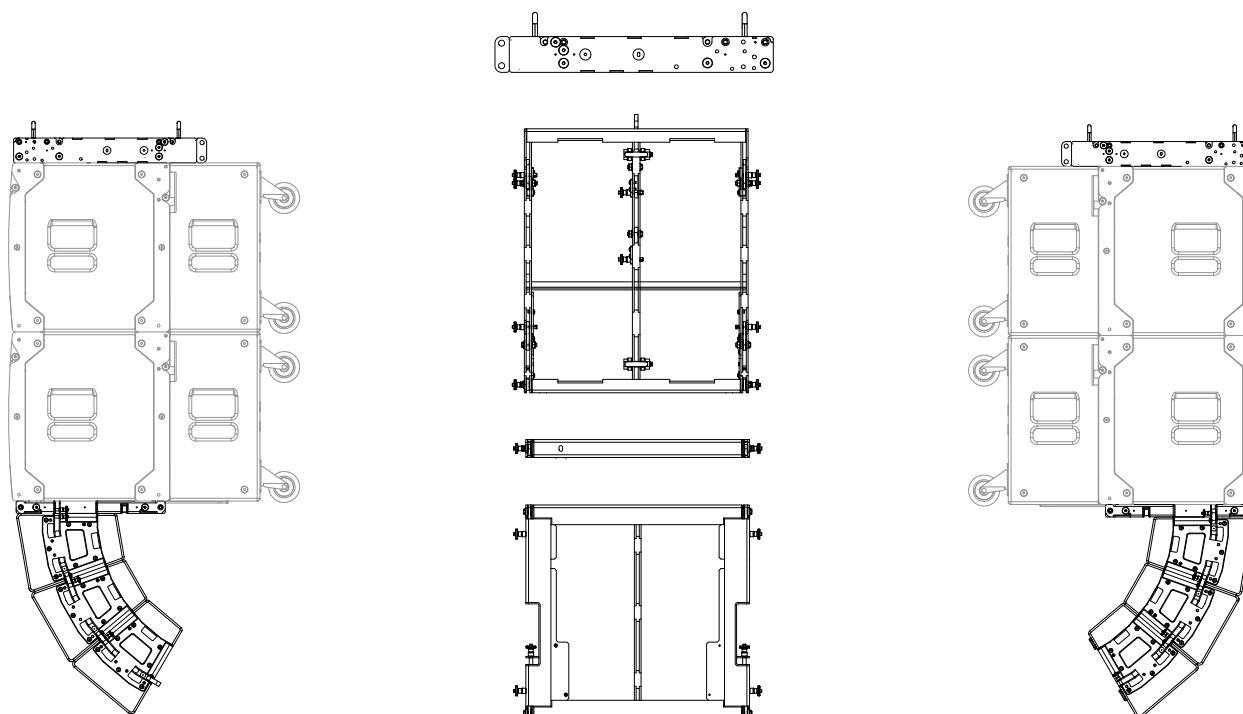

T820 System Deployment Guide

T820 60° Vertical Coverage - Flown Full Range Array

Small production venue with vertical coverage requirements, L / R system

Kit List

6 x T820
2 x T8GRID
4 x SXCF115
2 x WPMSXGRIDT