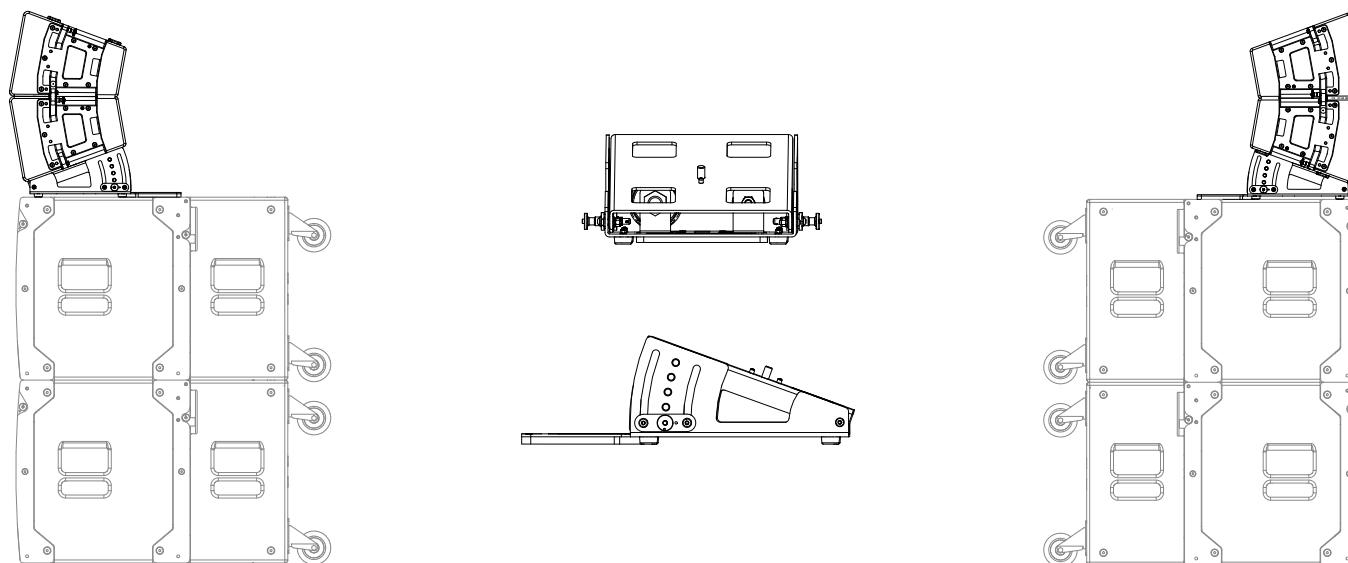

T820 System Deployment Guide

T820 - Ground Stack - 40° Vertical Coverage - System Placed at Ground Level

Portable 'no fly' events / DJ monitor setups / small full production venues

Ground stack up to three T8 cabinets when deployed using GSRIG20 with an SX subwoofer with M20 pole mount

Variable array angles from -20° to -40° aim

Kit List

- 4 x T820
- 2 x GSRIG20
- 4 x SXCF115