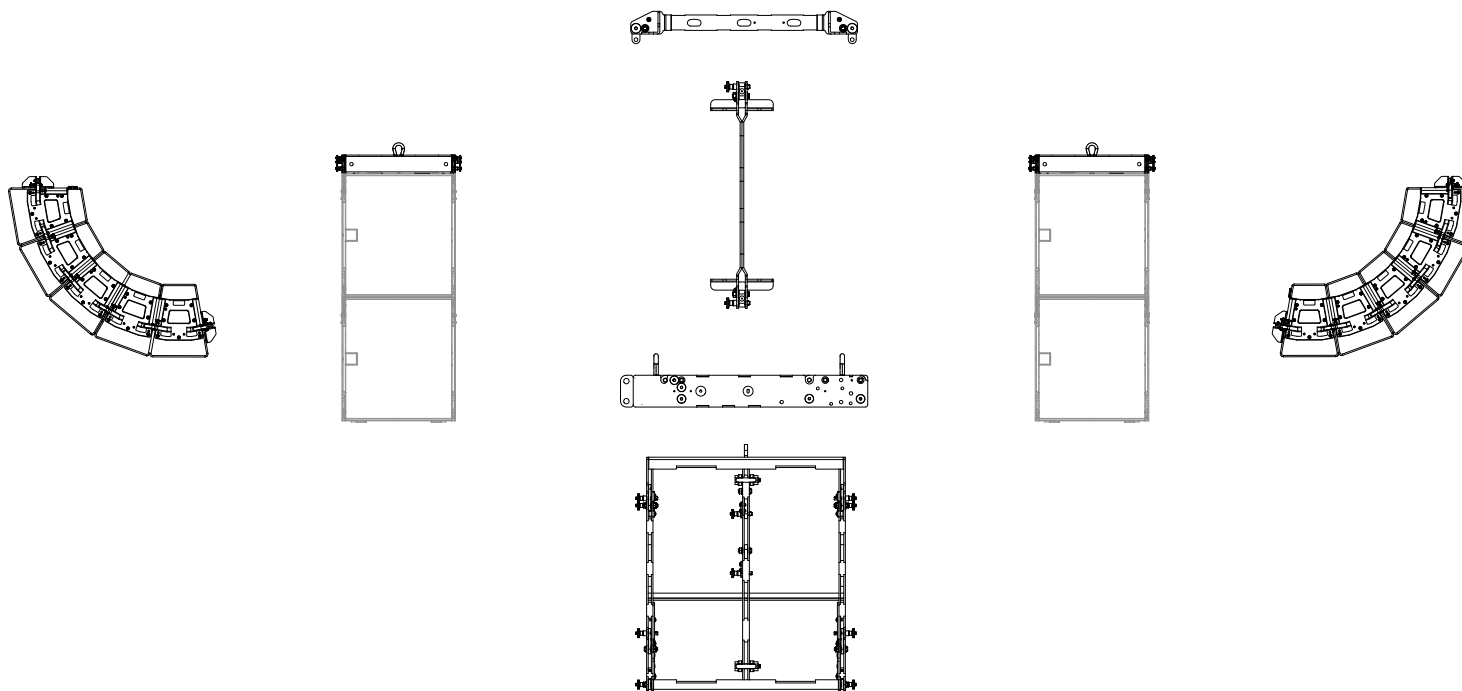

T820 System Deployment Guide

T820 100° Vertical Coverage - Flown Subwoofers

Small production venue or shadow theatre with vertical coverage requirements, L / R system

Simple fly and pull back bars for up to 6 cabinets in a vertical array using T8PB

Kit List

10 x T820
4 x T8PB
4 x SXCF115
2 x WPMSXGRIDT