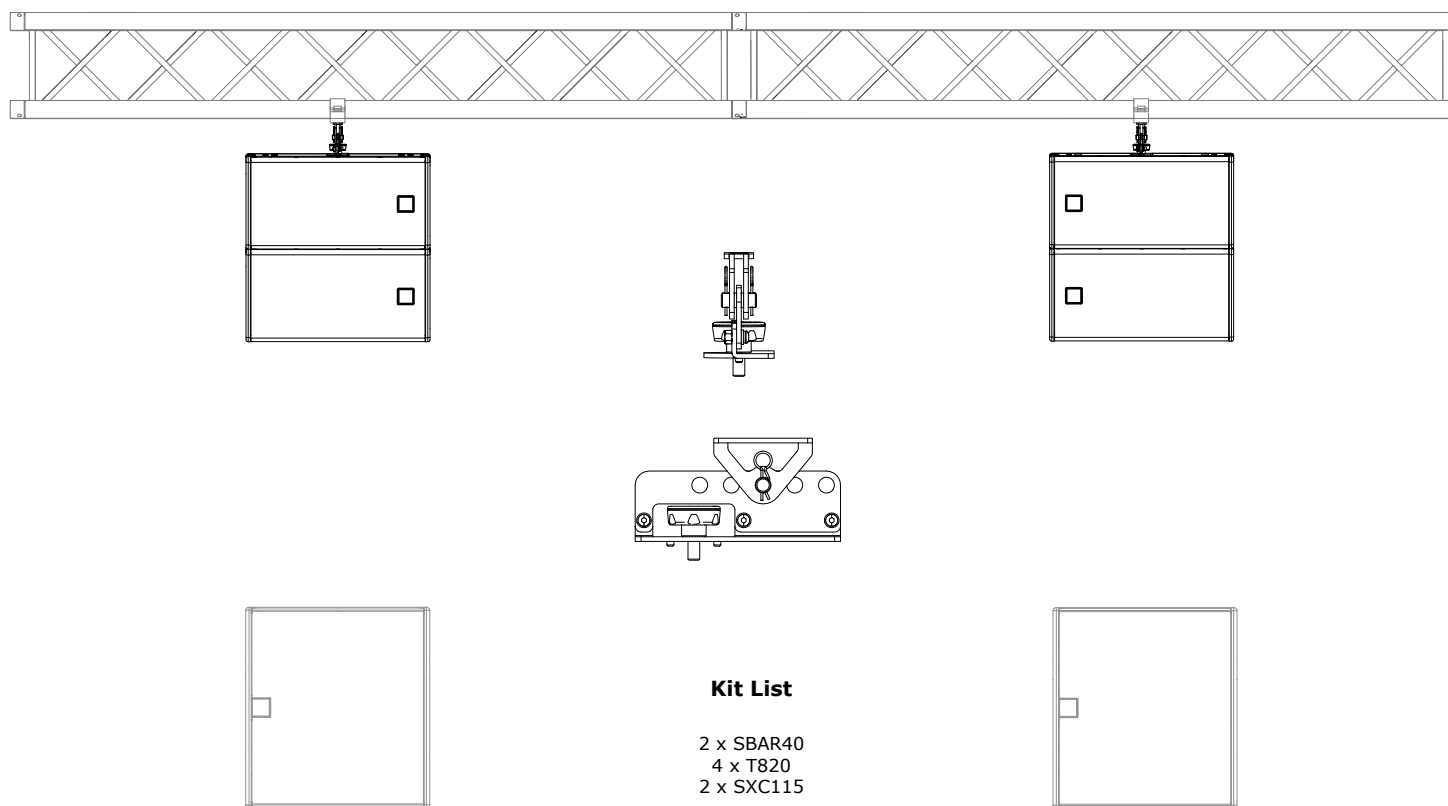

## T820 - Truss / Scaffold Mounted

Small portable corporate event / worship space / live production

Flying bar for up to two T820 in landscape

Both left and right horn orientations