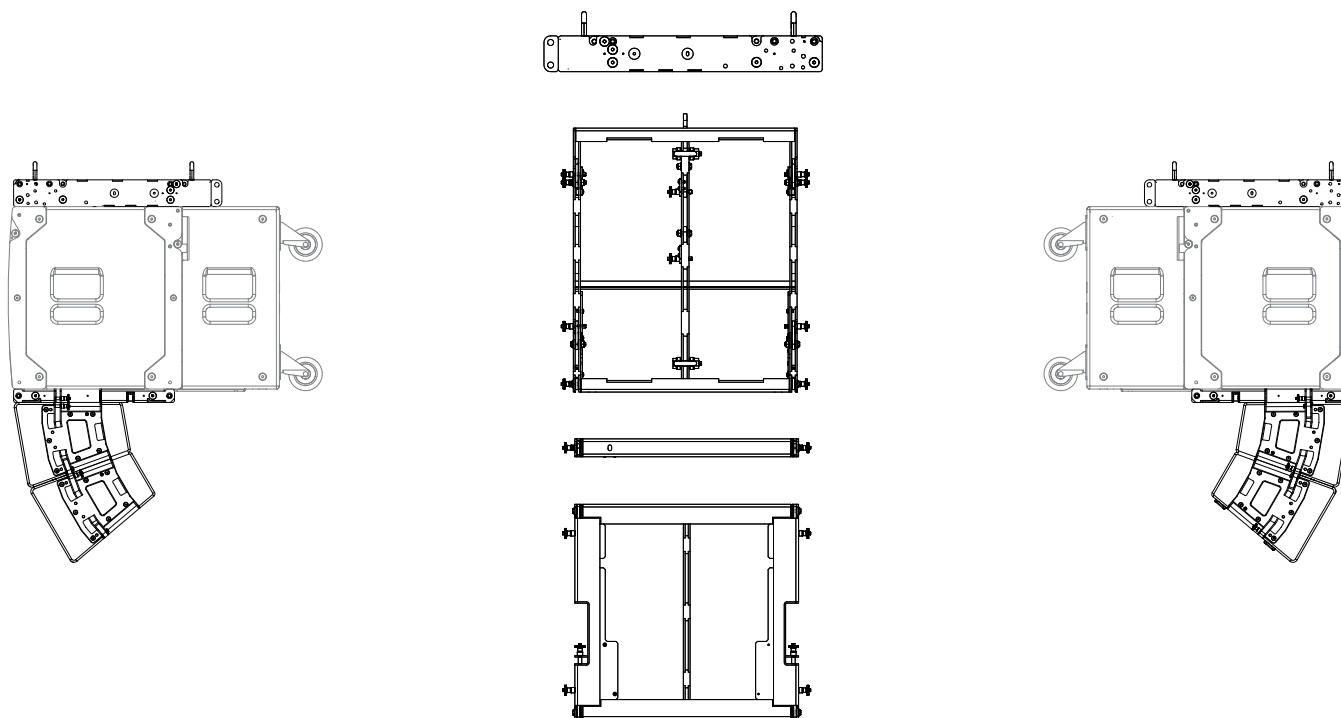

T820 System Deployment Guide

T820 40° Vertical Coverage - Flown Full Range Array

Small installed or touring live sound. Simple LR coverage

WPMSXGRIDT Touring flying frame for SXCF115 or combination arrays.

T8GRID Transition frame for T820 flown under SXCF115 - maximum of six cabinets 1 x T8GRID

Kit List

4 x T820
2 x T8GRID
2 x SXCF115
2 x WPMSXGRIDT