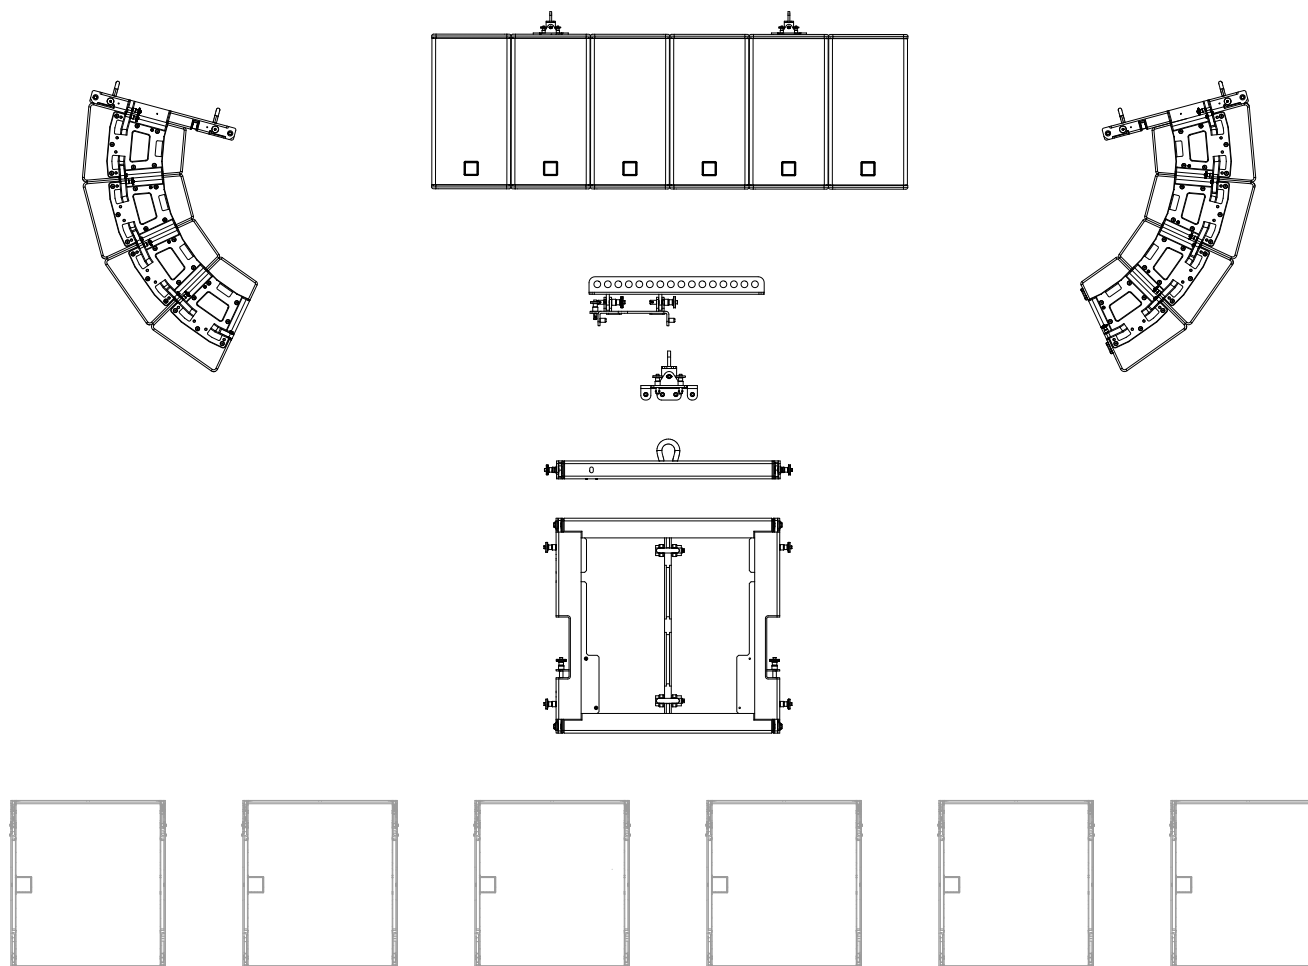

T820 System Deployment Guide

T820 80° Vertical Coverage + 120° Horizontal Cluster - Ground Stacked Subwoofers

Small wide venue with requirements for L-C-R system. Fan / diamond shaped church or theatre

Kit List

2 x HRIG100 2 x T8GRID 14 x T820 6 x SXCF115 (SXC115)