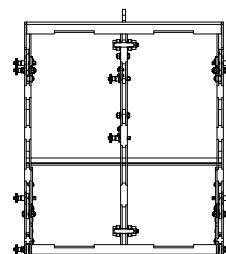

Kit List

- 8 x T820
- 4 x HRIG100
- 4 x SXCF115
- 2 x WPMSXGRIDT