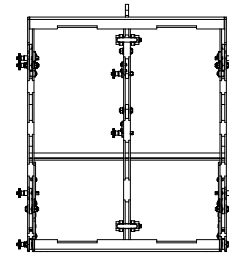

Kit List

- 6 x T820
- 2 x HRIG100
- 4 x SXCF115
- 2 x WPMSXGRIDT