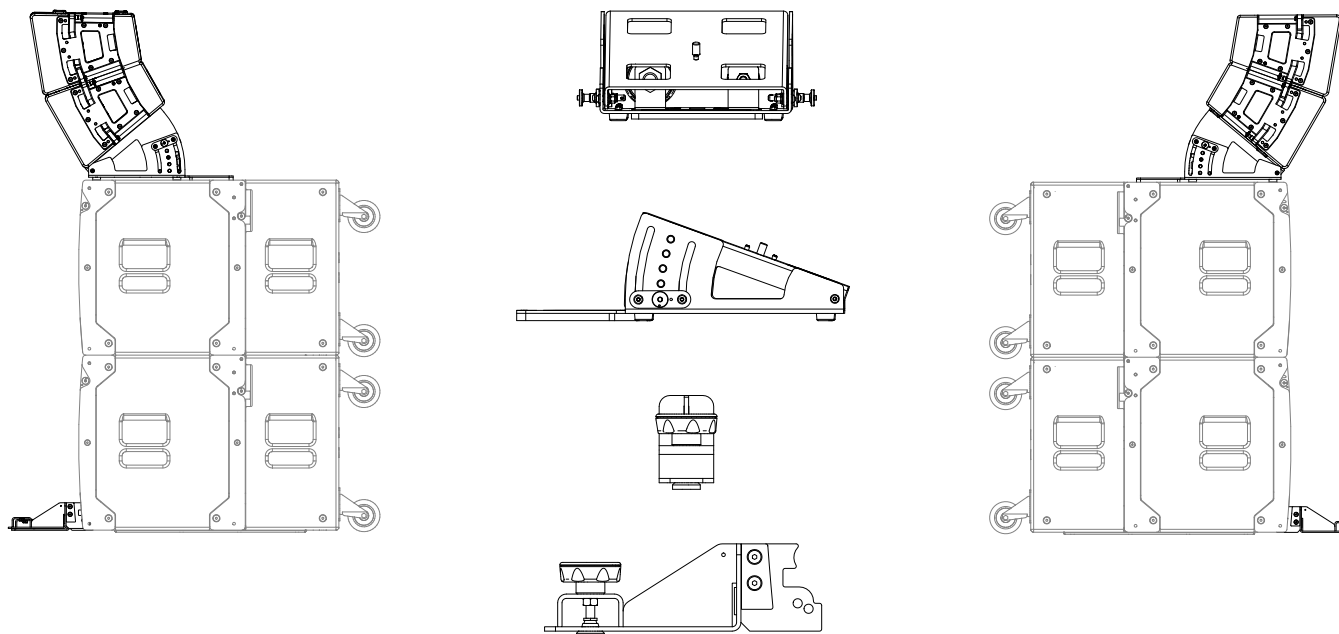

T820 System Deployment Guide

T820 Ground Stack - 40° Vertical Coverage - System Placed On Stage Or Riser

Portable 'no fly' events / DJ monitor setups / small full production venues

WPMOUTRIG used when extra stability required

Kit List

- 4 x T820
- 2 x GSRIG20
- 4 x SXCF115
- 2 x WPMOUTRIG