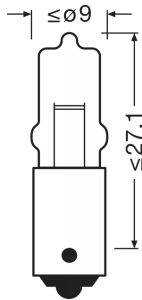

### Physical Attributes & Dimensions

Diameter	9 mm
Product weight	2.32 g
Length	33.0 mm
Lamp base	BA9s