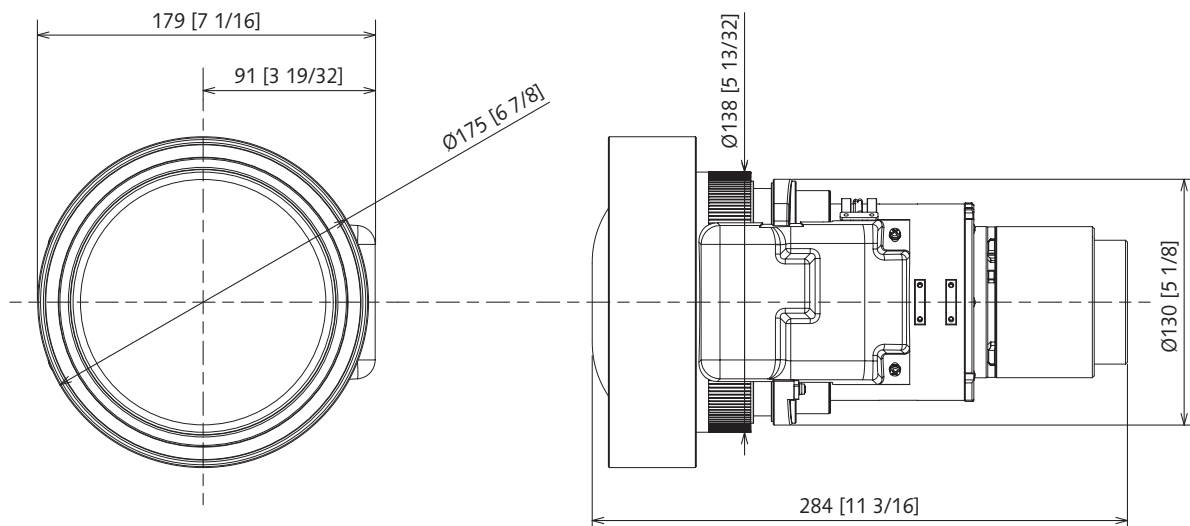

F value	1.84 - 2.24	
Focal distance (f)	12.31 mm - 15.43 mm [1/2 - 19/32 inches]	
Throw ratio	0.550 - 0.690:1 (16:10 aspect ratio) 0.550 - 0.690:1 (16:9 aspect ratio) 0.660 - 0.830:1 (4:3 aspect ratio)	
Dimensions	Width	179 mm [7 1/16 inches]
	Height	175 mm [6 7/8 inches]
	Depth	284 mm [11 3/16 inches]
Weight	5.20 kg (11.46 lbs)	
Applicable projector	PT-MZ20KL/PT-MZ17KL/PT-MZ14KL/PT-MZ11KL/PT-MZ16KL/PT-MZ13KL/PT-MZ10KL	

**Dimensions**

unit : mm [inch]  
This illustration is not drawn to scale.

Figure attached to the [PT-MZ20KL/PT-MZ17KL/PT-MZ14KL/PT-MZ11KL/PT-MZ16KL/PT-MZ13KL/PT-MZ10KL] projector

Please read the projector's instruction manual for throw distances.