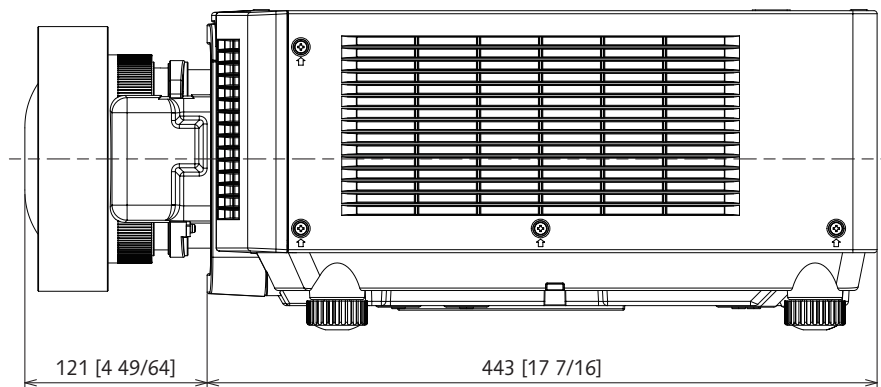

F value	1.84 - 2.24	
Focal distance (f)	12.31 mm - 15.43 mm [1/2 - 19/32 inches]	
Throw ratio	0.550 - 0.690:1 (16:10 aspect ratio) 0.550 - 0.690:1 (16:9 aspect ratio) 0.660 - 0.830:1 (4:3 aspect ratio)	
Dimensions	Width	179 mm [7 1/16 inches]
	Height	175 mm [6 7/8 inches]
	Depth	284 mm [11 3/16 inches]
Weight	5.20 kg (11.46 lbs)	
Applicable projector	PT-MZ20KL/PT-MZ17KL/PT-MZ14KL/PT-MZ11KL/PT-MZ16KL/PT-MZ13KL/PT-MZ10KL	

**Dimensions**

unit : mm [inch]  
This illustration is not drawn to scale.

Figure attached to the [PT-MZ20KL/PT-MZ17KL/PT-MZ14KL/PT-MZ11KL/PT-MZ16KL/PT-MZ13KL/PT-MZ10KL] projector

Please read the projector's instruction manual for throw distances.